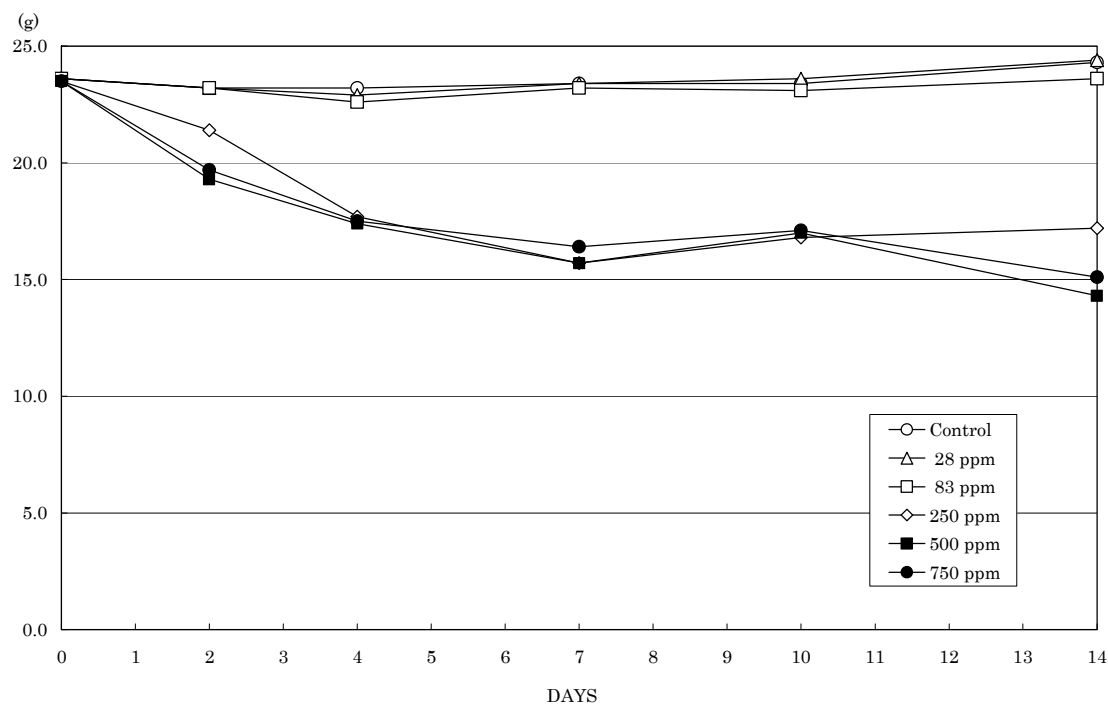

メチルアミンのマウスを用いた
吸入による2週間毒性試験報告書

試験番号：0682

FIGURES

FIGURES

FIGURE 1 BODY WEIGHT CHANGES OF MALE MICE IN THE 2-WEEK
INHALATION STUDY OF METHYLAMINE

FIGURE 2 BODY WEIGHT CHANGES OF FEMALE MICE IN THE 2-WEEK
INHALATION STUDY OF METHYLAMINE

FIGURE 1 BODY WEIGHT CHANGES OF MALE MICE IN THE 2-WEEK INHALATION STUDY OF METHYLAMINE

FIGURE 2 BODY WEIGHT CHANGES OF FEMALE MICE IN THE 2-WEEK INHALATION STUDY OF METHYLAMINE