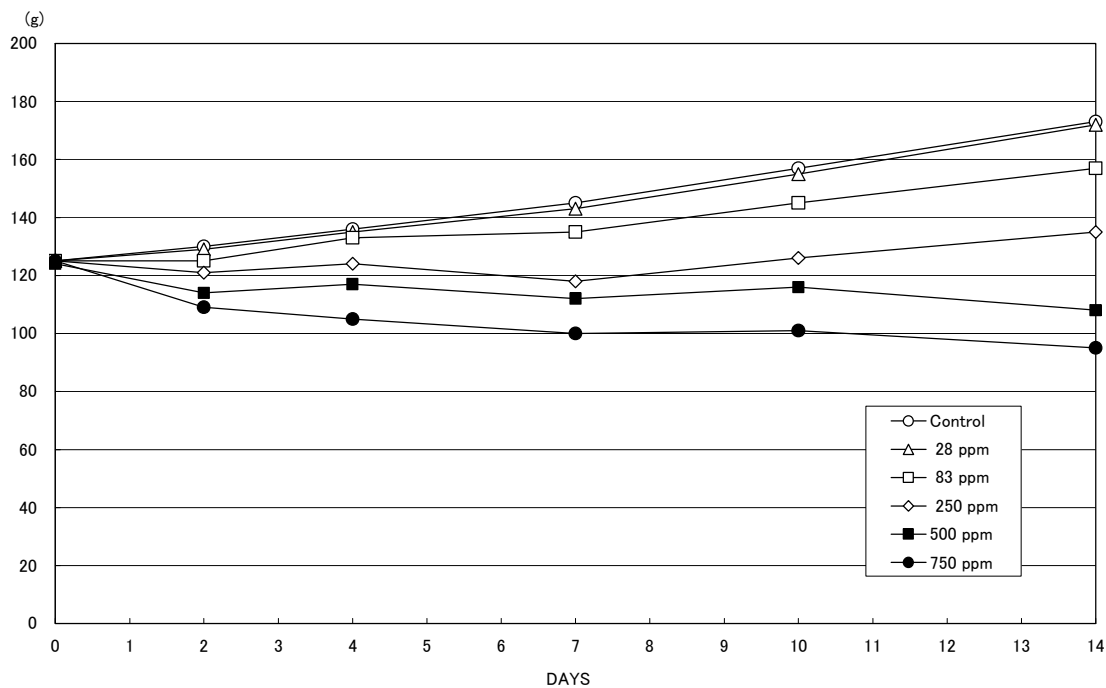

メチルアミンのラットを用いた
吸入による2週間毒性試験報告書

試験番号：0681

FIGURES

FIGURES

FIGURE 1 BODY WEIGHT CHANGES OF MALE RATS IN THE 2-WEEK
INHALATION STUDY OF METHYLAMINE

FIGURE 2 BODY WEIGHT CHANGES OF FEMALE RATS IN THE 2-WEEK
INHALATION STUDY OF METHYLAMINE

FIGURE 1 BODY WEIGHT CHANGES OF MALE RATS IN THE 2-WEEK INHALATION STUDY OF METHYLAMINE

FIGURE 2 BODY WEIGHT CHANGES OF FEMALE RATS IN THE 2-WEEK INHALATION STUDY OF METHYLAMINE