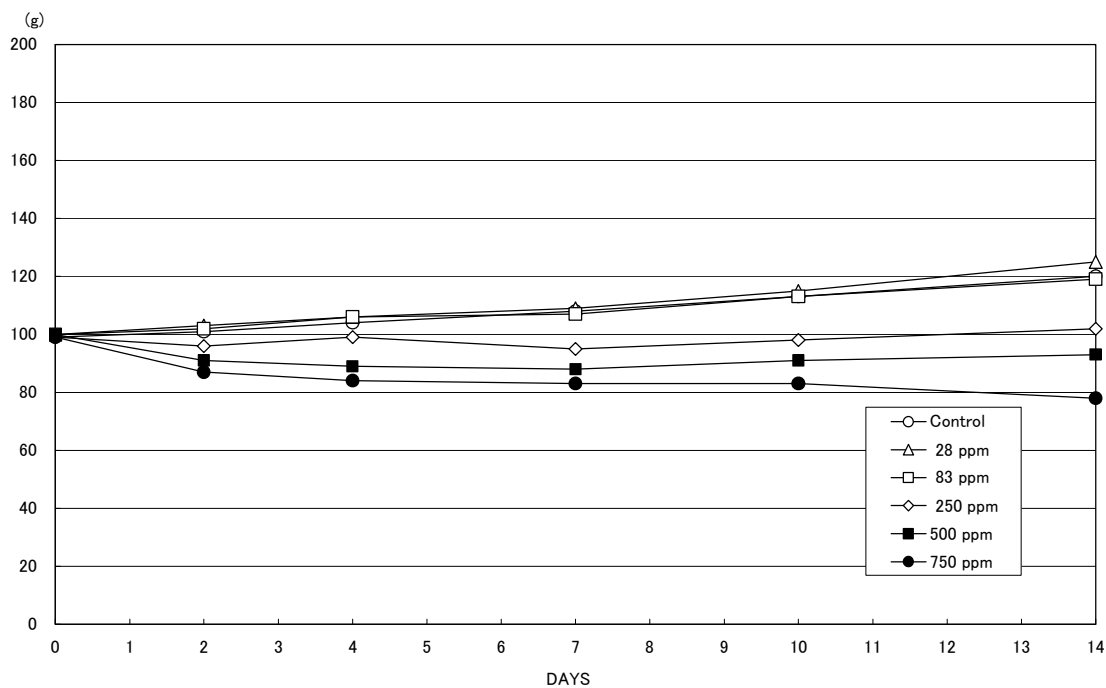

FIGURE 1 BODY WEIGHT CHANGES OF MALE RATS IN THE 2-WEEK INHALATION STUDY OF METHYLAMINE

FIGURE 2 BODY WEIGHT CHANGES OF FEMALE RATS IN THE 2-WEEK INHALATION STUDY OF METHYLAMINE