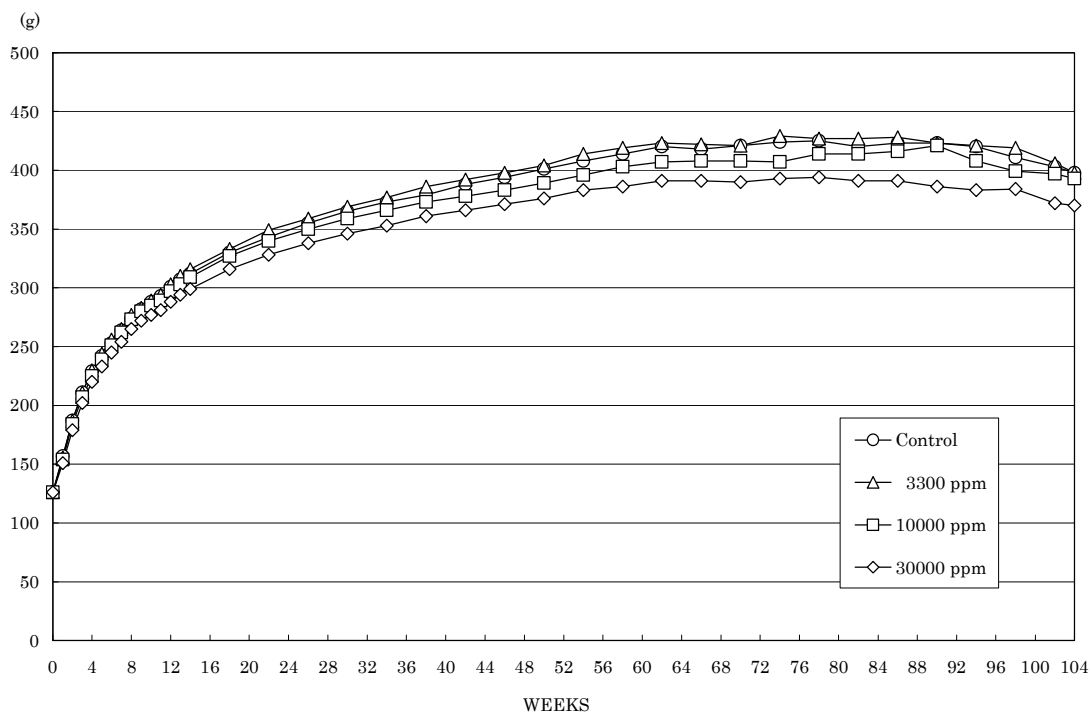

FIGURE 1 SURVIVAL ANIMAL RATE OF MALE RATS IN THE 2-YEAR DRINKING WATER STUDY OF 2-METHYL-1-PROPANOL

FIGURE 2 SURVIVAL ANIMAL RATE OF FEMALE RATS IN THE 2-YEAR DRINKING WATER STUDY OF 2-METHYL-1-PROPANOL