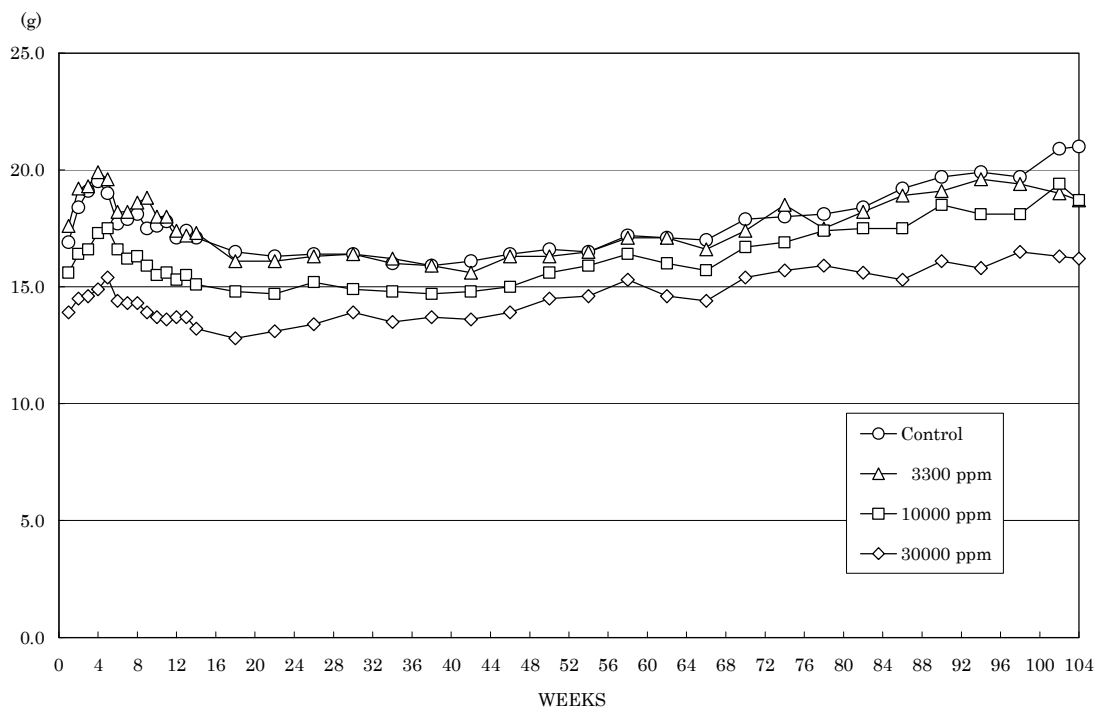

FIGURE 5 FOOD CONSUMPTION CHANGES OF MALE RATS IN THE 2-YEAR DRINKING WATER STUDY OF 2-METHYL-1-PROPANOL

FIGURE 6 FOOD CONSUMPTION CHANGES OF FEMALE RATS IN THE 2-YEAR DRINKING WATER STUDY OF 2-METHYL-1-PROPANOL