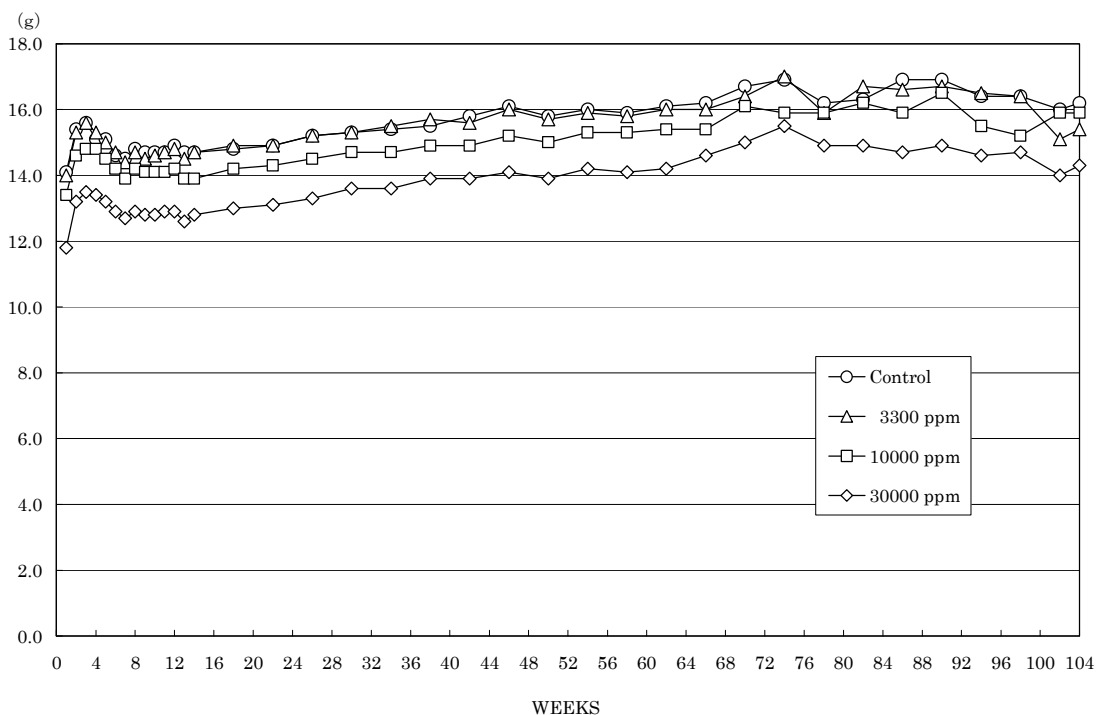

FIGURE 3 BODY WEIGHT CHANGES OF MALE RATS IN THE 2-YEAR DRINKING WATER STUDY OF 2-METHYL-1-PROPANOL

FIGURE 4 BODY WEIGHT CHANGES OF FEMALE RATS IN THE 2-YEAR DRINKING WATER STUDY OF 2-METHYL-1-PROPANOL