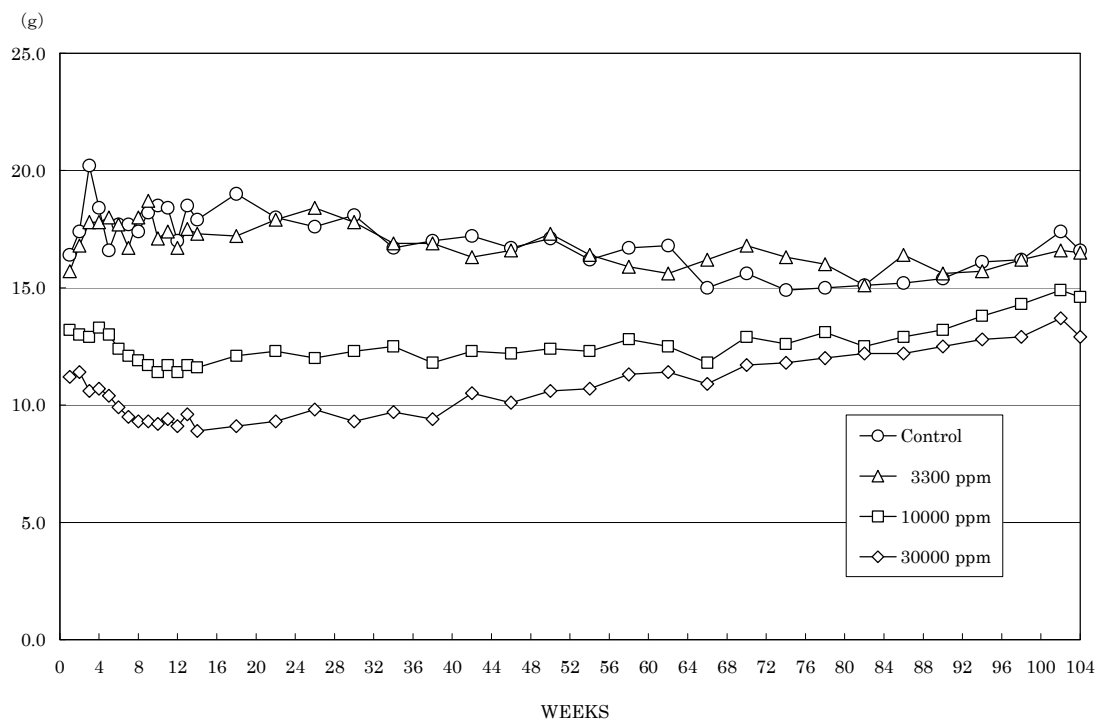

FIGURE 5 FOOD CONSUMPTION CHANGES OF MALE RATS IN THE 2-YEAR DRINKING WATER STUDY OF 2-METHYL-1-PROPANOL

FIGURE 6 FOOD CONSUMPTION CHANGES OF FEMALE RATS IN THE 2-YEAR DRINKING WATER STUDY OF 2-METHYL-1-PROPANOL

FIGURE 7 WATER CONSUMPTION CHANGES OF MALE RATS IN THE 2-YEAR DRINKING WATER STUDY OF 2-METHYL-1-PROPANOL

FIGURE 8 WATER CONSUMPTION CHANGES OF FEMALE RATS IN THE 2-YEAR DRINKING WATER STUDY OF 2-METHYL-1-PROPANOL