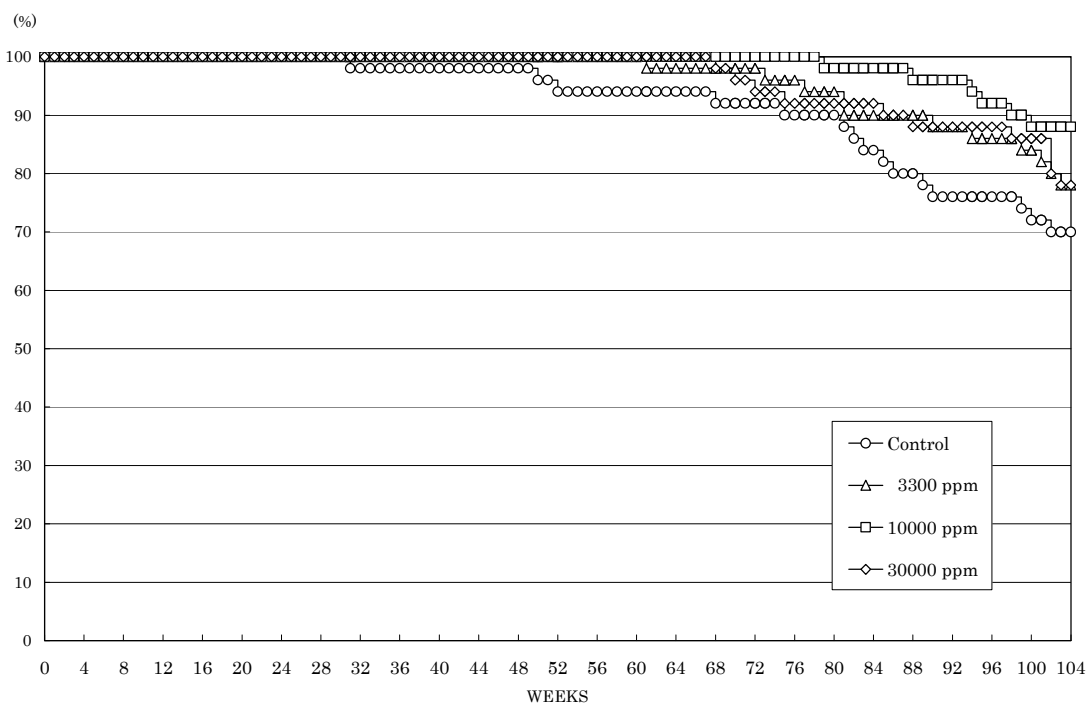

FIGURE 1 SURVIVAL ANIMAL RATE OF MALE RATS IN THE 2-YEAR DRINKING WATER STUDY OF 2-METHYL-1-PROPANOL

FIGURE 2 SURVIVAL ANIMAL RATE OF FEMALE RATS IN THE 2-YEAR DRINKING WATER STUDY OF 2-METHYL-1-PROPANOL