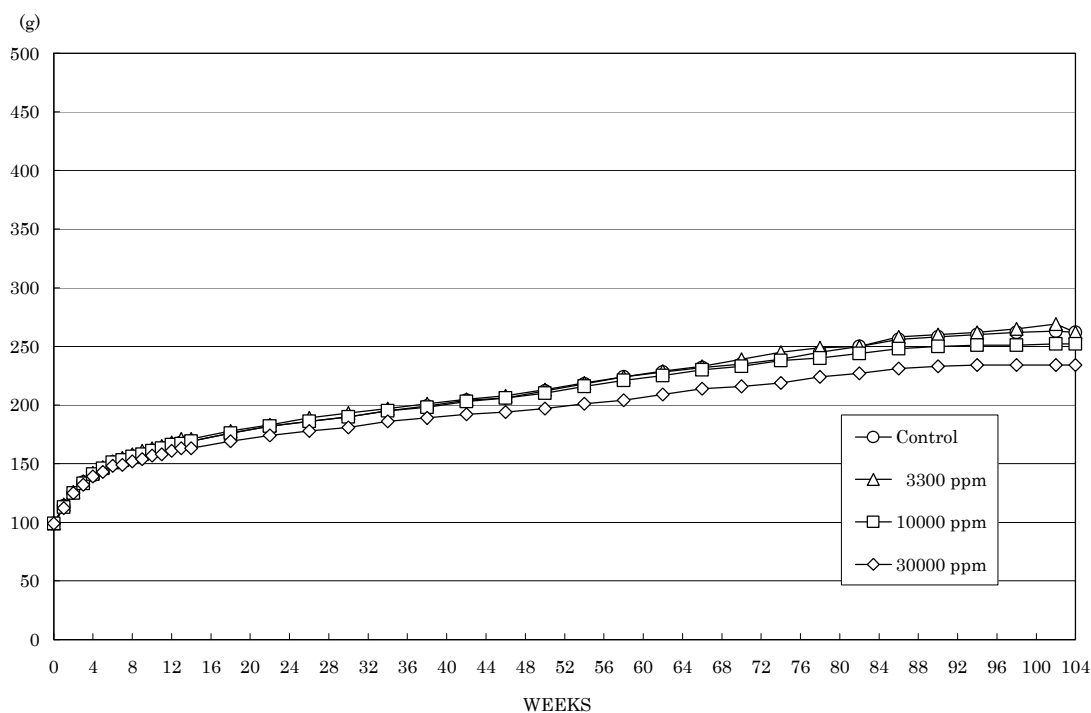

FIGURE 3 BODY WEIGHT CHANGES OF MALE RATS IN THE 2-YEAR DRINKING WATER STUDY OF 2-METHYL-1-PROPANOL

FIGURE 4 BODY WEIGHT CHANGES OF FEMALE RATS IN THE 2-YEAR DRINKING WATER STUDY OF 2-METHYL-1-PROPANOL