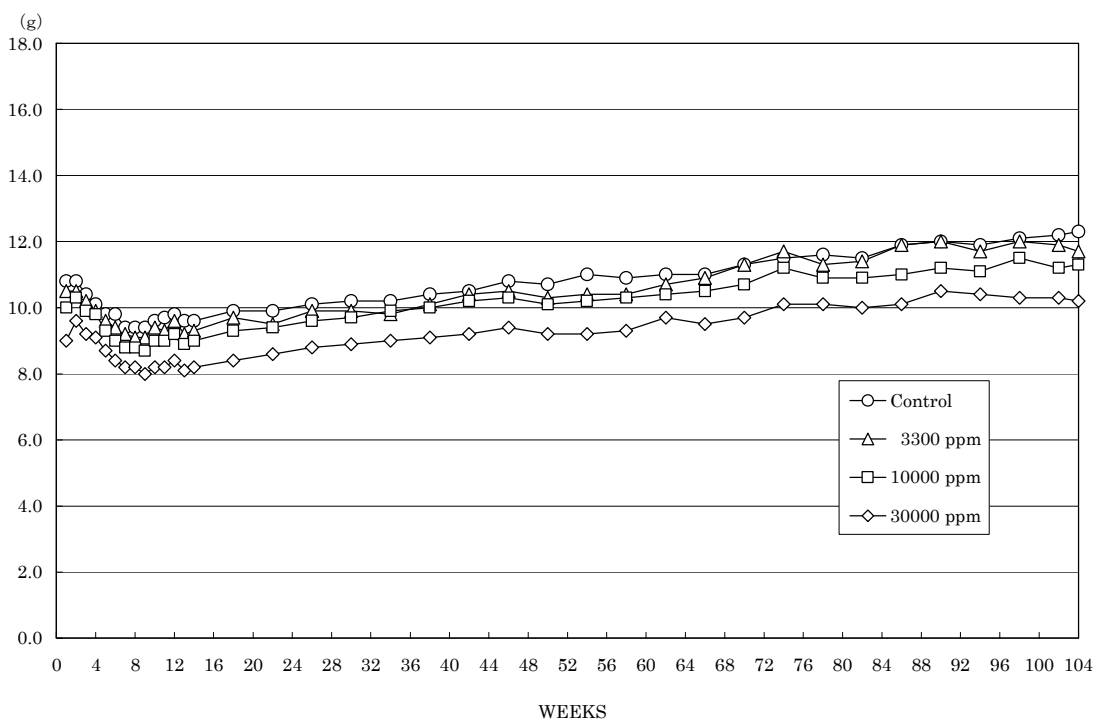

FIGURE 5 FOOD CONSUMPTION CHANGES OF MALE RATS IN THE 2-YEAR DRINKING WATER STUDY OF 2-METHYL-1-PROPANOL

FIGURE 6 FOOD CONSUMPTION CHANGES OF FEMALE RATS IN THE 2-YEAR DRINKING WATER STUDY OF 2-METHYL-1-PROPANOL