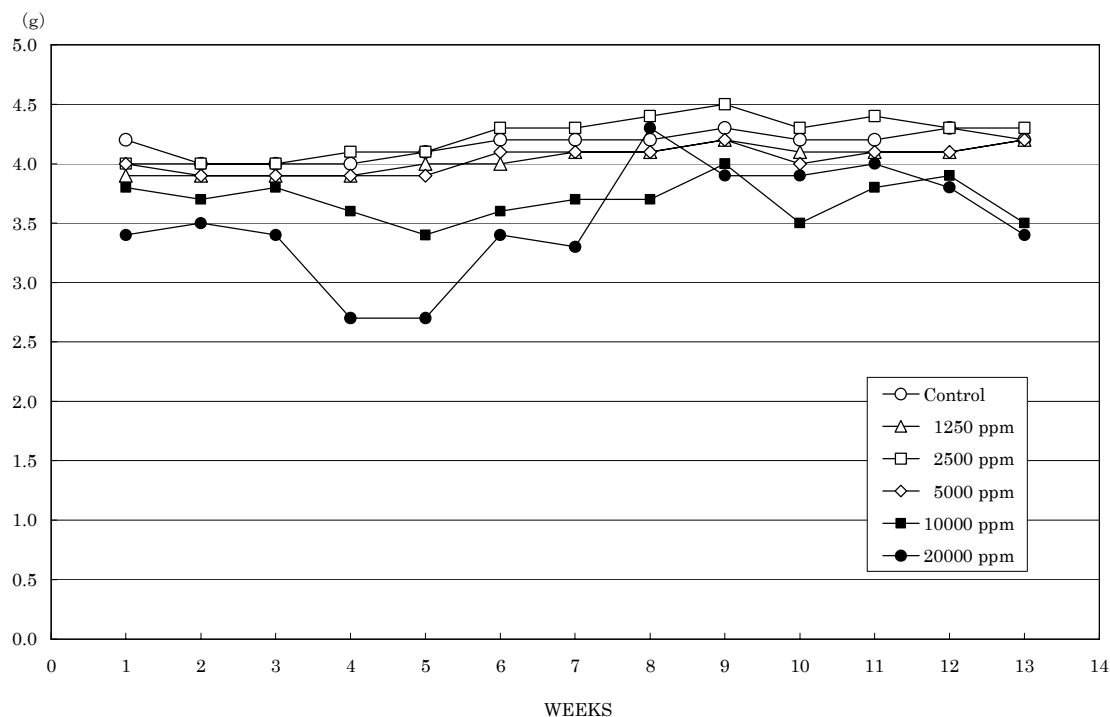

2-アミノエタノールのマウスを用いた
経口投与による13週間毒性試験（混水試験）報告書

試験番号：0603

FIGURES

FIGURES

- FIGURE 1 BODY WEIGHT CHANGES OF MALE MICE IN THE 13-WEEK DRINKING WATER STUDY OF 2-AMINOETHANOL
- FIGURE 2 BODY WEIGHT CHANGES OF FEMALE MICE IN THE 13-WEEK DRINKING WATER STUDY OF 2-AMINOETHANOL
- FIGURE 3 FOOD CONSUMPTION CHANGES OF MALE MICE IN THE 13-WEEK DRINKING WATER STUDY OF 2-AMINOETHANOL
- FIGURE 4 FOOD CONSUMPTION CHANGES OF FEMALE MICE IN THE 13-WEEK DRINKING WATER STUDY OF 2-AMINOETHANOL
- FIGURE 5 WATER CONSUMPTION CHANGES OF MALE MICE IN THE 13-WEEK DRINKING WATER STUDY OF 2-AMINOETHANOL
- FIGURE 6 WATER CONSUMPTION CHANGES OF FEMALE MICE IN THE 13-WEEK DRINKING WATER STUDY OF 2-AMINOETHANOL

FIGURE 1 BODY WEIGHT CHANGES OF MALE MICE IN THE 13-WEEK DRINKING WATER STUDY OF 2-AMINOETHANOL

FIGURE 2 BODY WEIGHT CHANGES OF FEMALE MICE IN THE 13-WEEK DRINKING WATER STUDY OF 2-AMINOETHANOL

FIGURE 3 FOOD CONSUMPTION CHANGES OF MALE MICE IN THE 13-WEEK DRINKING WATER STUDY OF 2-AMINOETHANOL

FIGURE 4 FOOD CONSUMPTION CHANGES OF FEMALE MICE IN THE 13-WEEK DRINKING WATER STUDY OF 2-AMINOETHANOL

FIGURE 5 WATER CONSUMPTION CHANGES OF MALE MICE IN THE 13-WEEK DRINKING WATER STUDY OF 2-AMINOETHANOL

FIGURE 6 WATER CONSUMPTION CHANGES OF FEMALE MICE IN THE 13-WEEK DRINKING WATER STUDY OF 2-AMINOETHANOL