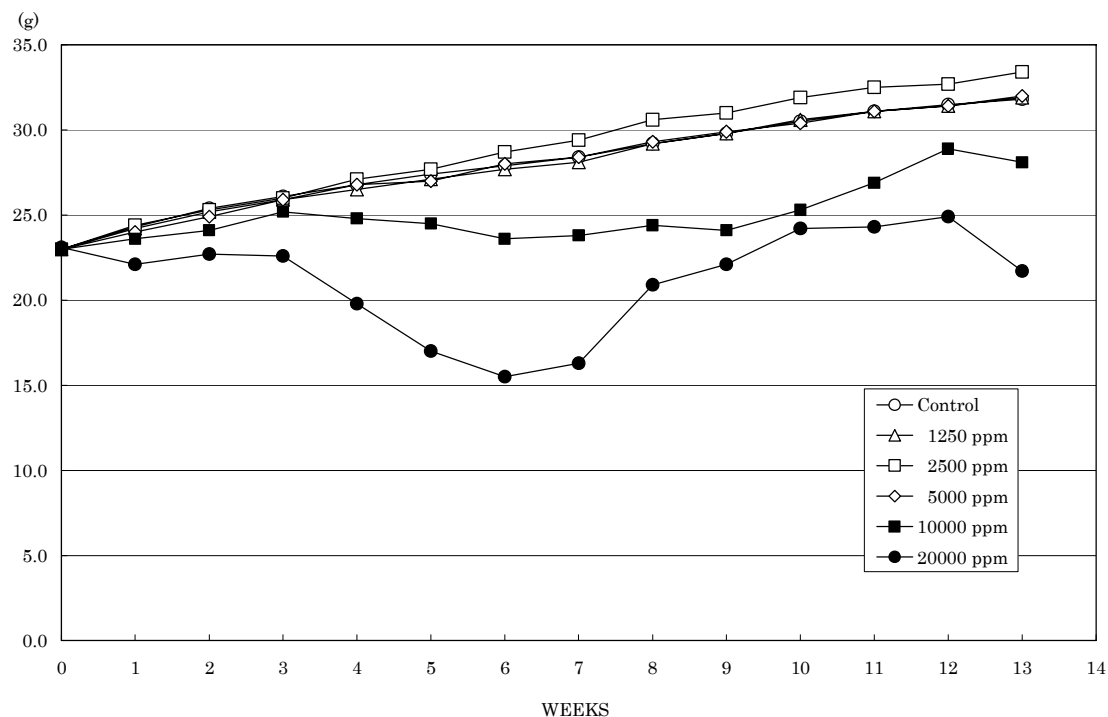

2-アミノエタノールのマウスを用いた
経口投与による13週間毒性試験（混水試験）報告書

試験番号：0603

FIGURES

FIGURES

- FIGURE 1 BODY WEIGHT CHANGES OF MALE MICE IN THE 13-WEEK DRINKING WATER STUDY OF 2-AMINOETHANOL
- FIGURE 2 BODY WEIGHT CHANGES OF FEMALE MICE IN THE 13-WEEK DRINKING WATER STUDY OF 2-AMINOETHANOL
- FIGURE 3 FOOD CONSUMPTION CHANGES OF MALE MICE IN THE 13-WEEK DRINKING WATER STUDY OF 2-AMINOETHANOL
- FIGURE 4 FOOD CONSUMPTION CHANGES OF FEMALE MICE IN THE 13-WEEK DRINKING WATER STUDY OF 2-AMINOETHANOL
- FIGURE 5 WATER CONSUMPTION CHANGES OF MALE MICE IN THE 13-WEEK DRINKING WATER STUDY OF 2-AMINOETHANOL
- FIGURE 6 WATER CONSUMPTION CHANGES OF FEMALE MICE IN THE 13-WEEK DRINKING WATER STUDY OF 2-AMINOETHANOL

FIGURE 1 BODY WEIGHT CHANGES OF MALE MICE IN THE 13-WEEK DRINKING WATER STUDY OF 2-AMINOETHANOL

FIGURE 2 BODY WEIGHT CHANGES OF FEMALE MICE IN THE 13-WEEK DRINKING WATER STUDY OF 2-AMINOETHANOL

FIGURE 3 FOOD CONSUMPTION CHANGES OF MALE MICE IN THE 13-WEEK DRINKING WATER STUDY OF 2-AMINOETHANOL

FIGURE 4 FOOD CONSUMPTION CHANGES OF FEMALE MICE IN THE 13-WEEK DRINKING WATER STUDY OF 2-AMINOETHANOL

FIGURE 5 WATER CONSUMPTION CHANGES OF MALE MICE IN THE 13-WEEK DRINKING WATER STUDY OF 2-AMINOETHANOL

FIGURE 6 WATER CONSUMPTION CHANGES OF FEMALE MICE IN THE 13-WEEK DRINKING WATER STUDY OF 2-AMINOETHANOL