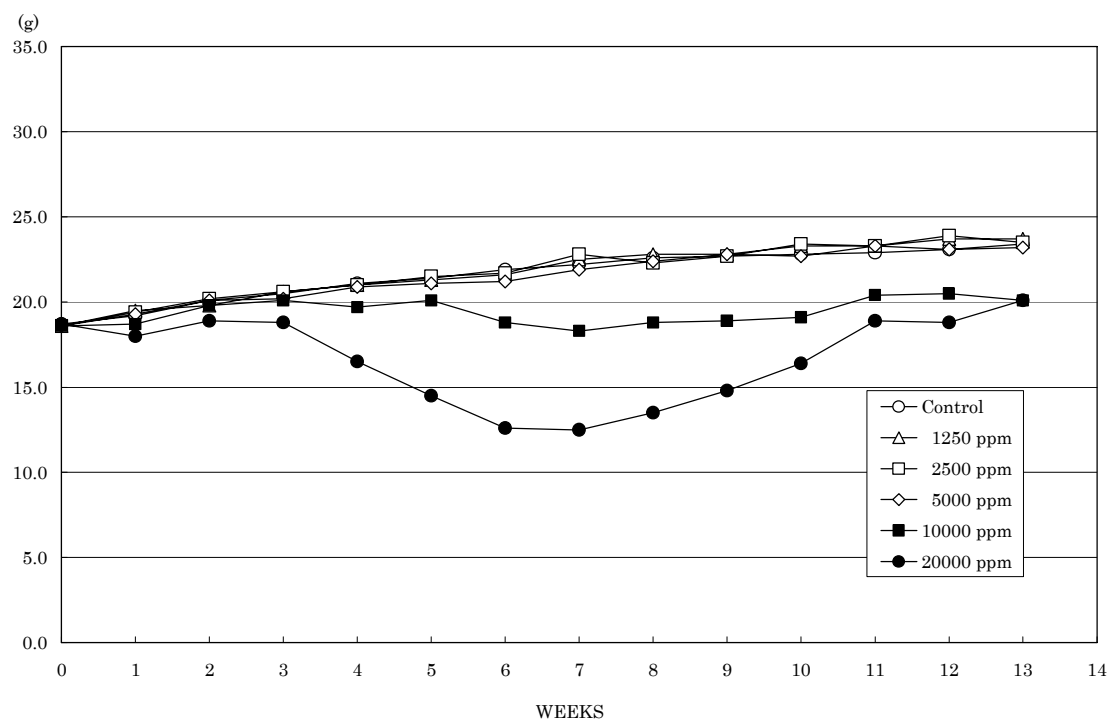

2-アミノエタノールのマウスを用いた
経口投与による13週間毒性試験（混水試験）報告書

試験番号：0603

FIGURES

FIGURES

- FIGURE 1 BODY WEIGHT CHANGES OF MALE MICE IN THE 13-WEEK DRINKING WATER STUDY OF 2-AMINOETHANOL
- FIGURE 2 BODY WEIGHT CHANGES OF FEMALE MICE IN THE 13-WEEK DRINKING WATER STUDY OF 2-AMINOETHANOL
- FIGURE 3 FOOD CONSUMPTION CHANGES OF MALE MICE IN THE 13-WEEK DRINKING WATER STUDY OF 2-AMINOETHANOL
- FIGURE 4 FOOD CONSUMPTION CHANGES OF FEMALE MICE IN THE 13-WEEK DRINKING WATER STUDY OF 2-AMINOETHANOL
- FIGURE 5 WATER CONSUMPTION CHANGES OF MALE MICE IN THE 13-WEEK DRINKING WATER STUDY OF 2-AMINOETHANOL
- FIGURE 6 WATER CONSUMPTION CHANGES OF FEMALE MICE IN THE 13-WEEK DRINKING WATER STUDY OF 2-AMINOETHANOL

FIGURE 1 BODY WEIGHT CHANGES OF MALE MICE IN THE 13-WEEK DRINKING WATER STUDY OF 2-AMINOETHANOL

FIGURE 2 BODY WEIGHT CHANGES OF FEMALE MICE IN THE 13-WEEK DRINKING WATER STUDY OF 2-AMINOETHANOL

FIGURE 3 FOOD CONSUMPTION CHANGES OF MALE MICE IN THE 13-WEEK DRINKING WATER STUDY OF 2-AMINOETHANOL

FIGURE 4 FOOD CONSUMPTION CHANGES OF FEMALE MICE IN THE 13-WEEK DRINKING WATER STUDY OF 2-AMINOETHANOL

FIGURE 5 WATER CONSUMPTION CHANGES OF MALE MICE IN THE 13-WEEK DRINKING WATER STUDY OF 2-AMINOETHANOL

FIGURE 6 WATER CONSUMPTION CHANGES OF FEMALE MICE IN THE 13-WEEK DRINKING WATER STUDY OF 2-AMINOETHANOL