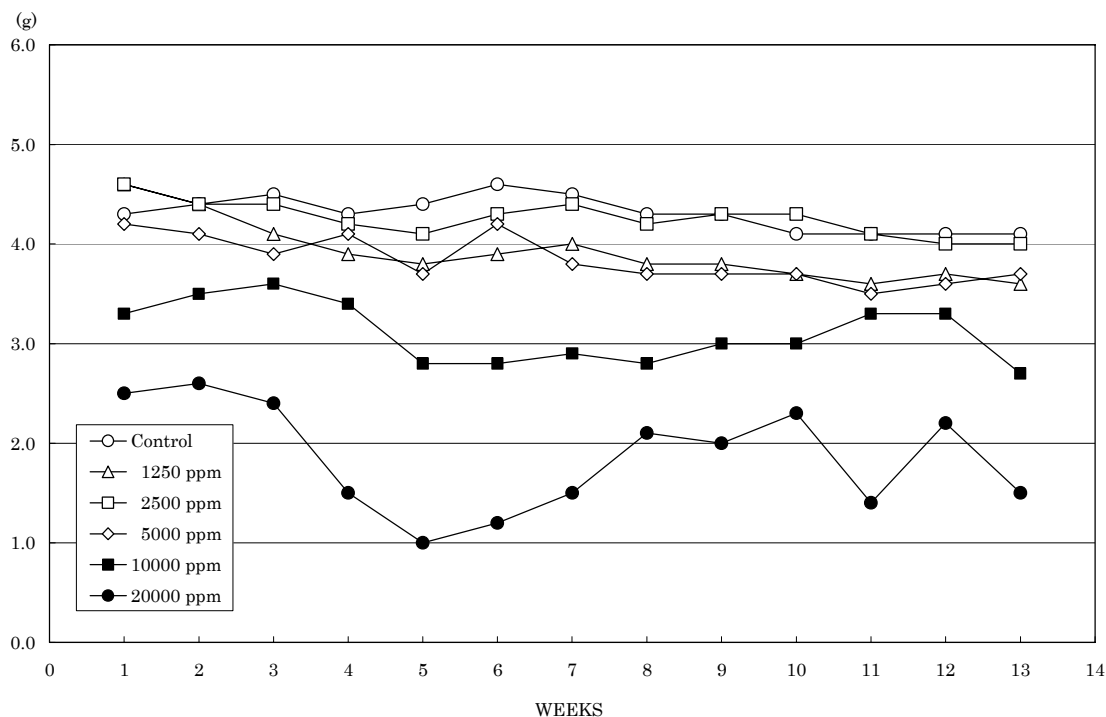

FIGURE 1 BODY WEIGHT CHANGES OF MALE MICE IN THE 13-WEEK DRINKING WATER STUDY OF 2-AMINOETHANOL

FIGURE 2 BODY WEIGHT CHANGES OF FEMALE MICE IN THE 13-WEEK DRINKING WATER STUDY OF 2-AMINOETHANOL

FIGURE 3 FOOD CONSUMPTION CHANGES OF MALE MICE IN THE 13-WEEK DRINKING WATER STUDY OF 2-AMINOETHANOL

FIGURE 4 FOOD CONSUMPTION CHANGES OF FEMALE MICE IN THE 13-WEEK DRINKING WATER STUDY OF 2-AMINOETHANOL

FIGURE 5 WATER CONSUMPTION CHANGES OF MALE MICE IN THE 13-WEEK DRINKING WATER STUDY OF 2-AMINOETHANOL

FIGURE 6 WATER CONSUMPTION CHANGES OF FEMALE MICE IN THE 13-WEEK DRINKING WATER STUDY OF 2-AMINOETHANOL