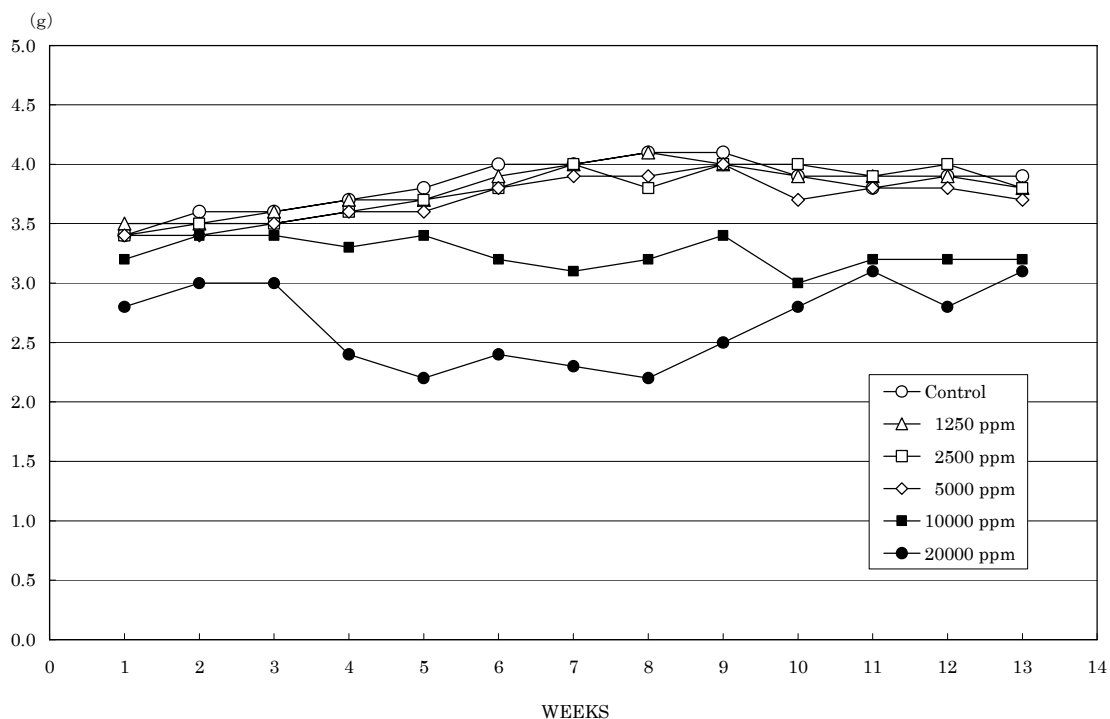

2-アミノエタノールのマウスを用いた
経口投与による13週間毒性試験（混水試験）報告書

試験番号：0603

FIGURES

FIGURES

- FIGURE 1 BODY WEIGHT CHANGES OF MALE MICE IN THE 13-WEEK DRINKING WATER STUDY OF 2-AMINOETHANOL
- FIGURE 2 BODY WEIGHT CHANGES OF FEMALE MICE IN THE 13-WEEK DRINKING WATER STUDY OF 2-AMINOETHANOL
- FIGURE 3 FOOD CONSUMPTION CHANGES OF MALE MICE IN THE 13-WEEK DRINKING WATER STUDY OF 2-AMINOETHANOL
- FIGURE 4 FOOD CONSUMPTION CHANGES OF FEMALE MICE IN THE 13-WEEK DRINKING WATER STUDY OF 2-AMINOETHANOL
- FIGURE 5 WATER CONSUMPTION CHANGES OF MALE MICE IN THE 13-WEEK DRINKING WATER STUDY OF 2-AMINOETHANOL
- FIGURE 6 WATER CONSUMPTION CHANGES OF FEMALE MICE IN THE 13-WEEK DRINKING WATER STUDY OF 2-AMINOETHANOL

FIGURE 1 BODY WEIGHT CHANGES OF MALE MICE IN THE 13-WEEK DRINKING WATER STUDY OF 2-AMINOETHANOL

FIGURE 2 BODY WEIGHT CHANGES OF FEMALE MICE IN THE 13-WEEK DRINKING WATER STUDY OF 2-AMINOETHANOL

FIGURE 3 FOOD CONSUMPTION CHANGES OF MALE MICE IN THE 13-WEEK DRINKING WATER STUDY OF 2-AMINOETHANOL

FIGURE 4 FOOD CONSUMPTION CHANGES OF FEMALE MICE IN THE 13-WEEK DRINKING WATER STUDY OF 2-AMINOETHANOL

FIGURE 5 WATER CONSUMPTION CHANGES OF MALE MICE IN THE 13-WEEK DRINKING WATER STUDY OF 2-AMINOETHANOL

FIGURE 6 WATER CONSUMPTION CHANGES OF FEMALE MICE IN THE 13-WEEK DRINKING WATER STUDY OF 2-AMINOETHANOL