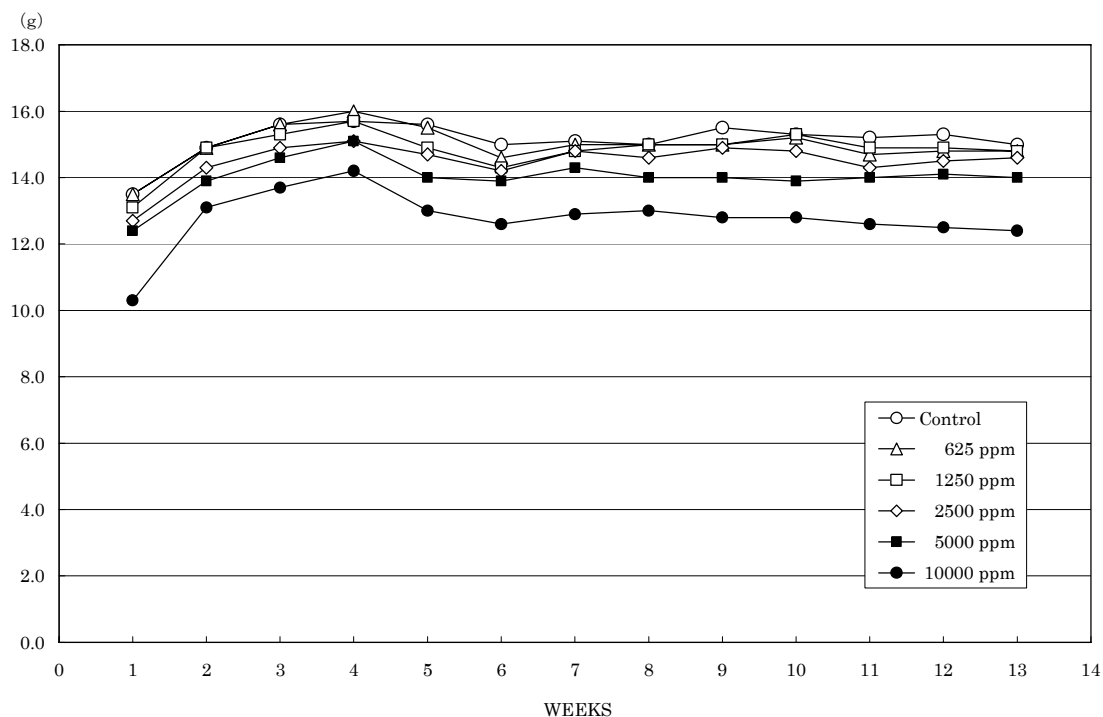

2-アミノエタノールのラットを用いた
経口投与による13週間毒性試験（混水試験）報告書

試験番号：0602

FIGURES

FIGURES

- FIGURE 1 BODY WEIGHT CHANGES OF MALE RATS IN THE 13-WEEK DRINKING WATER STUDY OF 2-AMINOETHANOL
- FIGURE 2 BODY WEIGHT CHANGES OF FEMALE RATS IN THE 13-WEEK DRINKING WATER STUDY OF 2-AMINOETHANOL
- FIGURE 3 FOOD CONSUMPTION CHANGES OF MALE RATS IN THE 13-WEEK DRINKING WATER STUDY OF 2-AMINOETHANOL
- FIGURE 4 FOOD CONSUMPTION CHANGES OF FEMALE RATS IN THE 13-WEEK DRINKING WATER STUDY OF 2-AMINOETHANOL
- FIGURE 5 WATER CONSUMPTION CHANGES OF MALE RATS IN THE 13-WEEK DRINKING WATER STUDY OF 2-AMINOETHANOL
- FIGURE 6 WATER CONSUMPTION CHANGES OF FEMALE RATS IN THE 13-WEEK DRINKING WATER STUDY OF 2-AMINOETHANOL

FIGURE 1 BODY WEIGHT CHANGES OF MALE RATS IN THE 13-WEEK DRINKING WATER STUDY OF 2-AMINOETHANOL

FIGURE 2 BODY WEIGHT CHANGES OF FEMALE RATS IN THE 13-WEEK DRINKING WATER STUDY OF 2-AMINOETHANOL

FIGURE 3 FOOD CONSUMPTION CHANGES OF MALE RATS IN THE 13-WEEK DRINKING WATER STUDY OF 2-AMINOETHANOL

FIGURE 4 FOOD CONSUMPTION CHANGES OF FEMALE RATS IN THE 13-WEEK DRINKING WATER STUDY OF 2-AMINOETHANOL

FIGURE 5 WATER CONSUMPTION CHANGES OF MALE RATS IN THE 13-WEEK DRINKING WATER STUDY OF 2-AMINOETHANOL