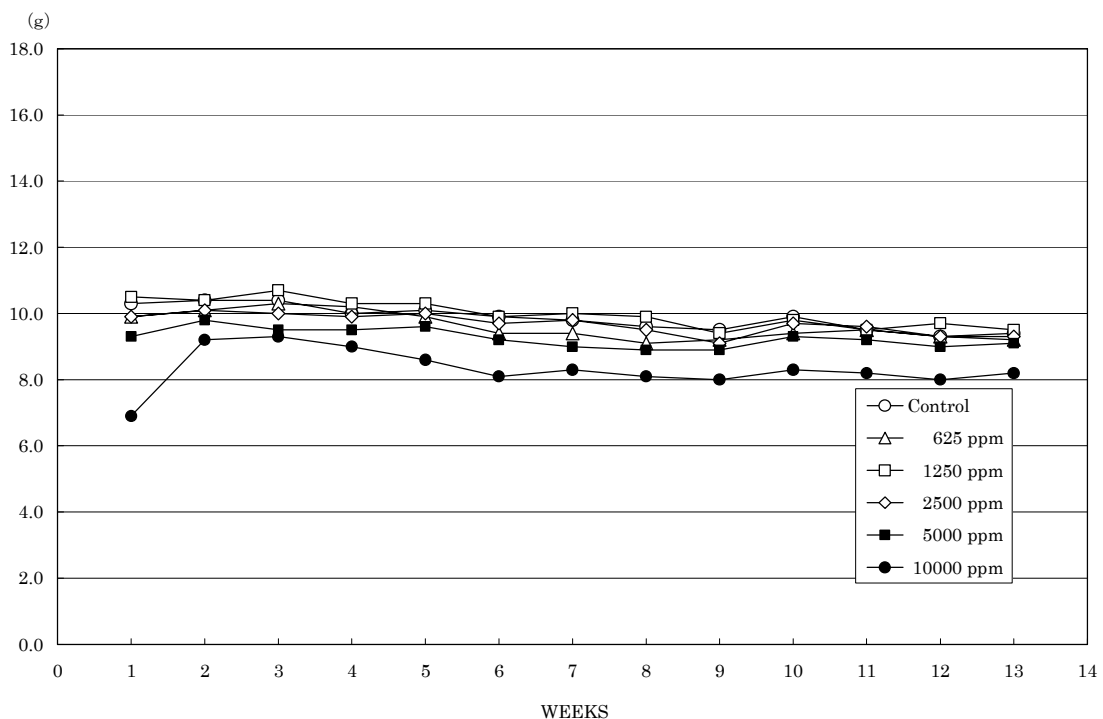

2-アミノエタノールのラットを用いた
経口投与による13週間毒性試験（混水試験）報告書

試験番号：0602

FIGURES

FIGURES

- FIGURE 1 BODY WEIGHT CHANGES OF MALE RATS IN THE 13-WEEK DRINKING WATER STUDY OF 2-AMINOETHANOL
- FIGURE 2 BODY WEIGHT CHANGES OF FEMALE RATS IN THE 13-WEEK DRINKING WATER STUDY OF 2-AMINOETHANOL
- FIGURE 3 FOOD CONSUMPTION CHANGES OF MALE RATS IN THE 13-WEEK DRINKING WATER STUDY OF 2-AMINOETHANOL
- FIGURE 4 FOOD CONSUMPTION CHANGES OF FEMALE RATS IN THE 13-WEEK DRINKING WATER STUDY OF 2-AMINOETHANOL
- FIGURE 5 WATER CONSUMPTION CHANGES OF MALE RATS IN THE 13-WEEK DRINKING WATER STUDY OF 2-AMINOETHANOL
- FIGURE 6 WATER CONSUMPTION CHANGES OF FEMALE RATS IN THE 13-WEEK DRINKING WATER STUDY OF 2-AMINOETHANOL

FIGURE 1 BODY WEIGHT CHANGES OF MALE RATS IN THE 13-WEEK DRINKING WATER STUDY OF 2-AMINOETHANOL

FIGURE 2 BODY WEIGHT CHANGES OF FEMALE RATS IN THE 13-WEEK DRINKING WATER STUDY OF 2-AMINOETHANOL

FIGURE 3 FOOD CONSUMPTION CHANGES OF MALE RATS IN THE 13-WEEK DRINKING WATER STUDY OF 2-AMINOETHANOL

FIGURE 4 FOOD CONSUMPTION CHANGES OF FEMALE RATS IN THE 13-WEEK DRINKING WATER STUDY OF 2-AMINOETHANOL

FIGURE 5 WATER CONSUMPTION CHANGES OF MALE RATS IN THE 13-WEEK DRINKING WATER STUDY OF 2-AMINOETHANOL