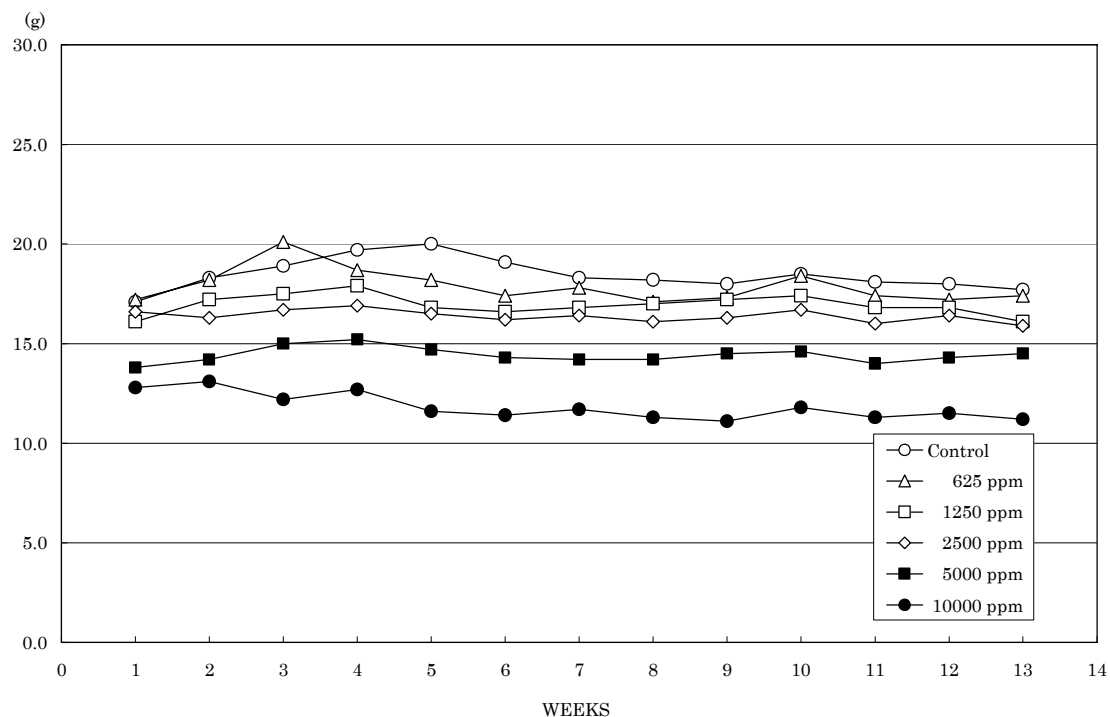

FIGURE 1 BODY WEIGHT CHANGES OF MALE RATS IN THE 13-WEEK DRINKING WATER STUDY OF 2-AMINOETHANOL

FIGURE 2 BODY WEIGHT CHANGES OF FEMALE RATS IN THE 13-WEEK DRINKING WATER STUDY OF 2-AMINOETHANOL

FIGURE 3 FOOD CONSUMPTION CHANGES OF MALE RATS IN THE 13-WEEK DRINKING WATER STUDY OF 2-AMINOETHANOL

FIGURE 4 FOOD CONSUMPTION CHANGES OF FEMALE RATS IN THE 13-WEEK DRINKING WATER STUDY OF 2-AMINOETHANOL

FIGURE 5 WATER CONSUMPTION CHANGES OF MALE RATS IN THE 13-WEEK DRINKING WATER STUDY OF 2-AMINOETHANOL

FIGURE 6 WATER CONSUMPTION CHANGES OF FEMALE RATS IN THE 13-WEEK DRINKING WATER STUDY OF 2-AMINOETHANOL