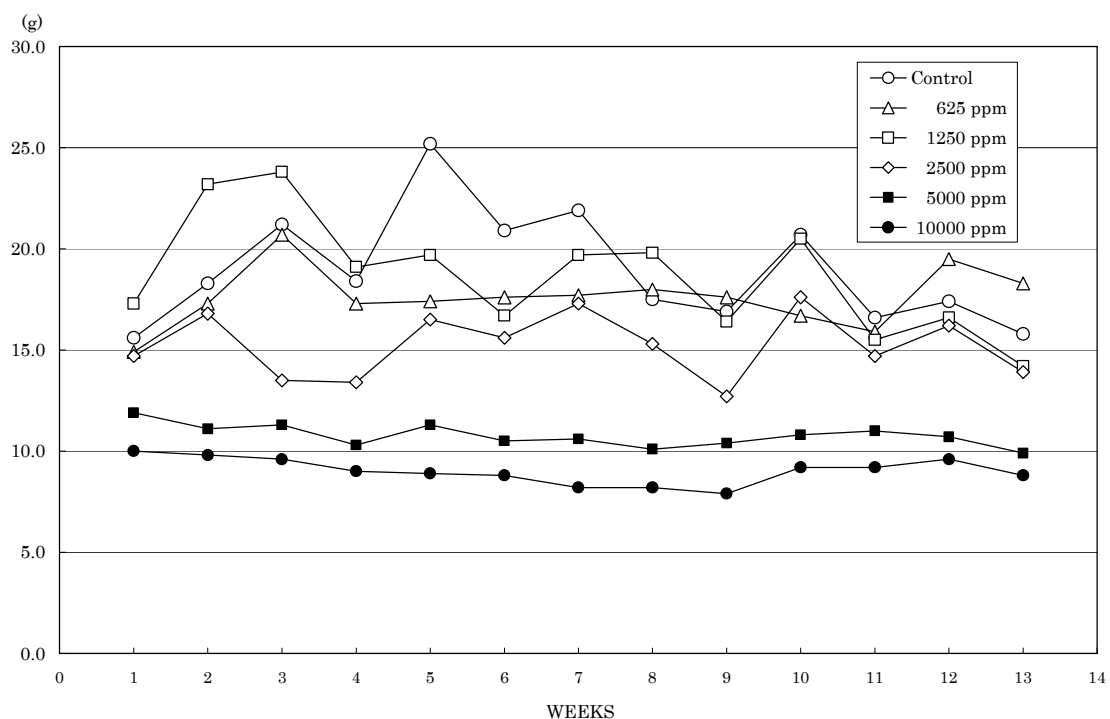

FIGURE 1 BODY WEIGHT CHANGES OF MALE RATS IN THE 13-WEEK DRINKING WATER STUDY OF 2-AMINOETHANOL

FIGURE 2 BODY WEIGHT CHANGES OF FEMALE RATS IN THE 13-WEEK DRINKING WATER STUDY OF 2-AMINOETHANOL

FIGURE 3 FOOD CONSUMPTION CHANGES OF MALE RATS IN THE 13-WEEK DRINKING WATER STUDY OF 2-AMINOETHANOL

FIGURE 4 FOOD CONSUMPTION CHANGES OF FEMALE RATS IN THE 13-WEEK DRINKING WATER STUDY OF 2-AMINOETHANOL

FIGURE 5 WATER CONSUMPTION CHANGES OF MALE RATS IN THE 13-WEEK DRINKING WATER STUDY OF 2-AMINOETHANOL

FIGURE 6 WATER CONSUMPTION CHANGES OF FEMALE RATS IN THE 13-WEEK DRINKING WATER STUDY OF 2-AMINOETHANOL