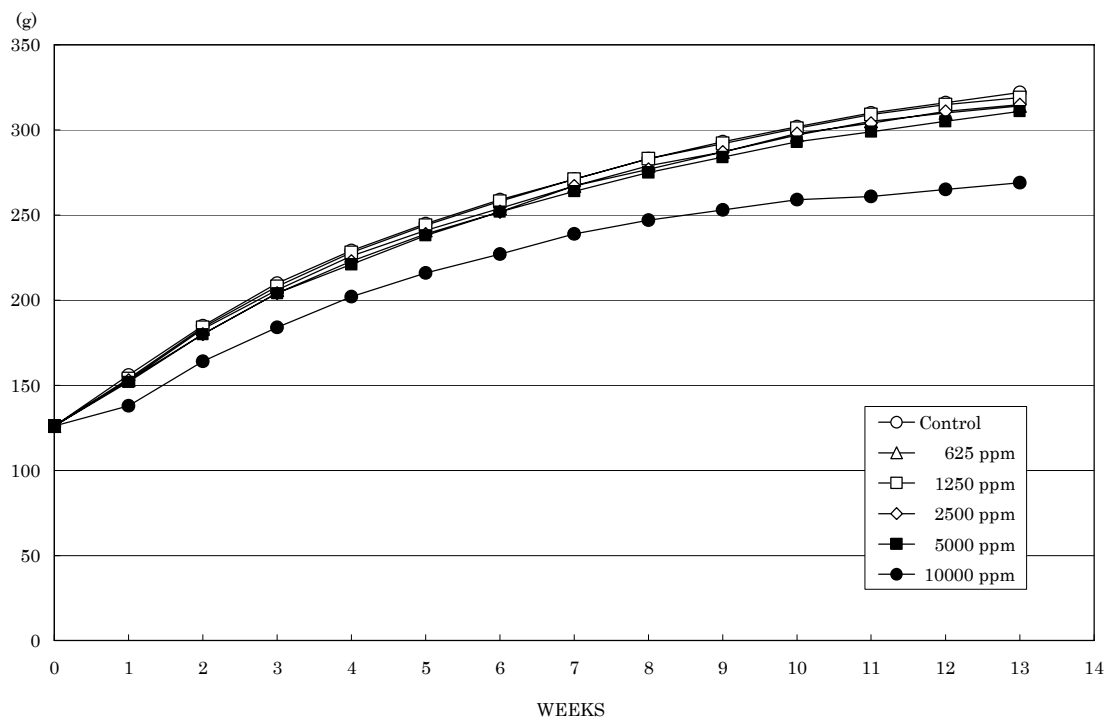

2-アミノエタノールのラットを用いた
経口投与による13週間毒性試験（混水試験）報告書

試験番号：0602

FIGURES

FIGURES

- FIGURE 1 BODY WEIGHT CHANGES OF MALE RATS IN THE 13-WEEK DRINKING WATER STUDY OF 2-AMINOETHANOL
- FIGURE 2 BODY WEIGHT CHANGES OF FEMALE RATS IN THE 13-WEEK DRINKING WATER STUDY OF 2-AMINOETHANOL
- FIGURE 3 FOOD CONSUMPTION CHANGES OF MALE RATS IN THE 13-WEEK DRINKING WATER STUDY OF 2-AMINOETHANOL
- FIGURE 4 FOOD CONSUMPTION CHANGES OF FEMALE RATS IN THE 13-WEEK DRINKING WATER STUDY OF 2-AMINOETHANOL
- FIGURE 5 WATER CONSUMPTION CHANGES OF MALE RATS IN THE 13-WEEK DRINKING WATER STUDY OF 2-AMINOETHANOL
- FIGURE 6 WATER CONSUMPTION CHANGES OF FEMALE RATS IN THE 13-WEEK DRINKING WATER STUDY OF 2-AMINOETHANOL

FIGURE 1 BODY WEIGHT CHANGES OF MALE RATS IN THE 13-WEEK DRINKING WATER STUDY OF 2-AMINOETHANOL

FIGURE 2 BODY WEIGHT CHANGES OF FEMALE RATS IN THE 13-WEEK DRINKING WATER STUDY OF 2-AMINOETHANOL

FIGURE 3 FOOD CONSUMPTION CHANGES OF MALE RATS IN THE 13-WEEK DRINKING WATER STUDY OF 2-AMINOETHANOL

FIGURE 4 FOOD CONSUMPTION CHANGES OF FEMALE RATS IN THE 13-WEEK DRINKING WATER STUDY OF 2-AMINOETHANOL

FIGURE 5 WATER CONSUMPTION CHANGES OF MALE RATS IN THE 13-WEEK DRINKING WATER STUDY OF 2-AMINOETHANOL