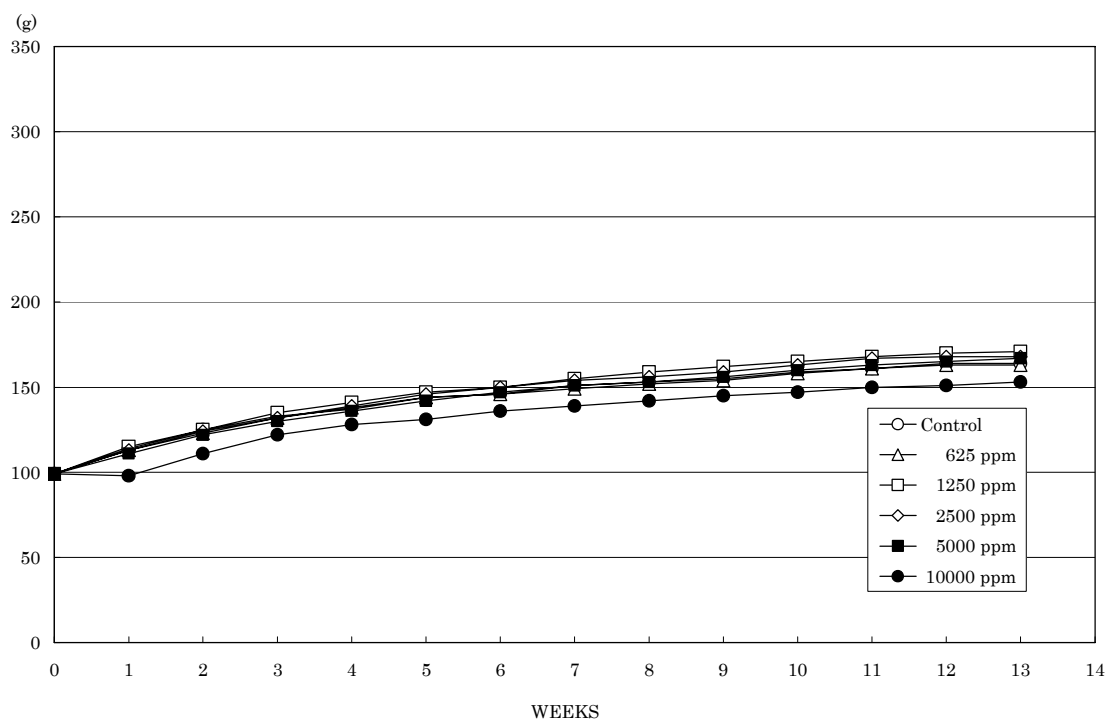

2-アミノエタノールのラットを用いた
経口投与による13週間毒性試験（混水試験）報告書

試験番号：0602

FIGURES

FIGURES

- FIGURE 1 BODY WEIGHT CHANGES OF MALE RATS IN THE 13-WEEK DRINKING WATER STUDY OF 2-AMINOETHANOL
- FIGURE 2 BODY WEIGHT CHANGES OF FEMALE RATS IN THE 13-WEEK DRINKING WATER STUDY OF 2-AMINOETHANOL
- FIGURE 3 FOOD CONSUMPTION CHANGES OF MALE RATS IN THE 13-WEEK DRINKING WATER STUDY OF 2-AMINOETHANOL
- FIGURE 4 FOOD CONSUMPTION CHANGES OF FEMALE RATS IN THE 13-WEEK DRINKING WATER STUDY OF 2-AMINOETHANOL
- FIGURE 5 WATER CONSUMPTION CHANGES OF MALE RATS IN THE 13-WEEK DRINKING WATER STUDY OF 2-AMINOETHANOL
- FIGURE 6 WATER CONSUMPTION CHANGES OF FEMALE RATS IN THE 13-WEEK DRINKING WATER STUDY OF 2-AMINOETHANOL

FIGURE 1 BODY WEIGHT CHANGES OF MALE RATS IN THE 13-WEEK DRINKING WATER STUDY OF 2-AMINOETHANOL

FIGURE 2 BODY WEIGHT CHANGES OF FEMALE RATS IN THE 13-WEEK DRINKING WATER STUDY OF 2-AMINOETHANOL

FIGURE 3 FOOD CONSUMPTION CHANGES OF MALE RATS IN THE 13-WEEK DRINKING WATER STUDY OF 2-AMINOETHANOL

FIGURE 4 FOOD CONSUMPTION CHANGES OF FEMALE RATS IN THE 13-WEEK DRINKING WATER STUDY OF 2-AMINOETHANOL

FIGURE 5 WATER CONSUMPTION CHANGES OF MALE RATS IN THE 13-WEEK DRINKING WATER STUDY OF 2-AMINOETHANOL