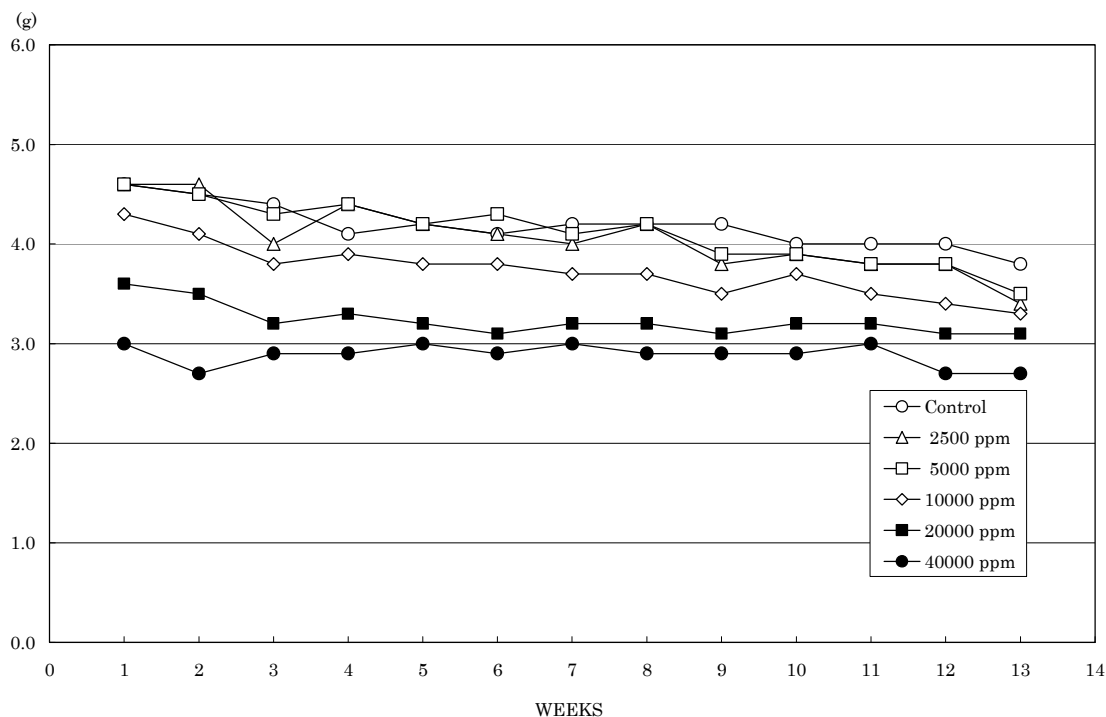

FIGURE 1 BODY WEIGHT CHANGES OF MALE MICE IN THE 13-WEEK DRINKING WATER STUDY OF 2-METHYL-1-PROPANOL

FIGURE 2 BODY WEIGHT CHANGES OF FEMALE MICE IN THE 13-WEEK DRINKING WATER STUDY OF 2-METHYL-1-PROPANOL

FIGURE 3 FOOD CONSUMPTION CHANGES OF MALE MICE IN THE 13-WEEK DRINKING WATER STUDY OF 2-METHYL-1-PROPANOL

FIGURE 4 FOOD CONSUMPTION CHANGES OF FEMALE MICE IN THE 13-WEEK DRINKING WATER STUDY OF 2-METHYL-1-PROPANOL

FIGURE 5 WATER CONSUMPTION CHANGES OF MALE MICE IN THE 13-WEEK DRINKING WATER STUDY OF 2-METHYL-1-PROPANOL

FIGURE 6 WATER CONSUMPTION CHANGES OF FEMALE MICE IN THE 13-WEEK DRINKING WATER STUDY OF 2-METHYL-1-PROPANOL