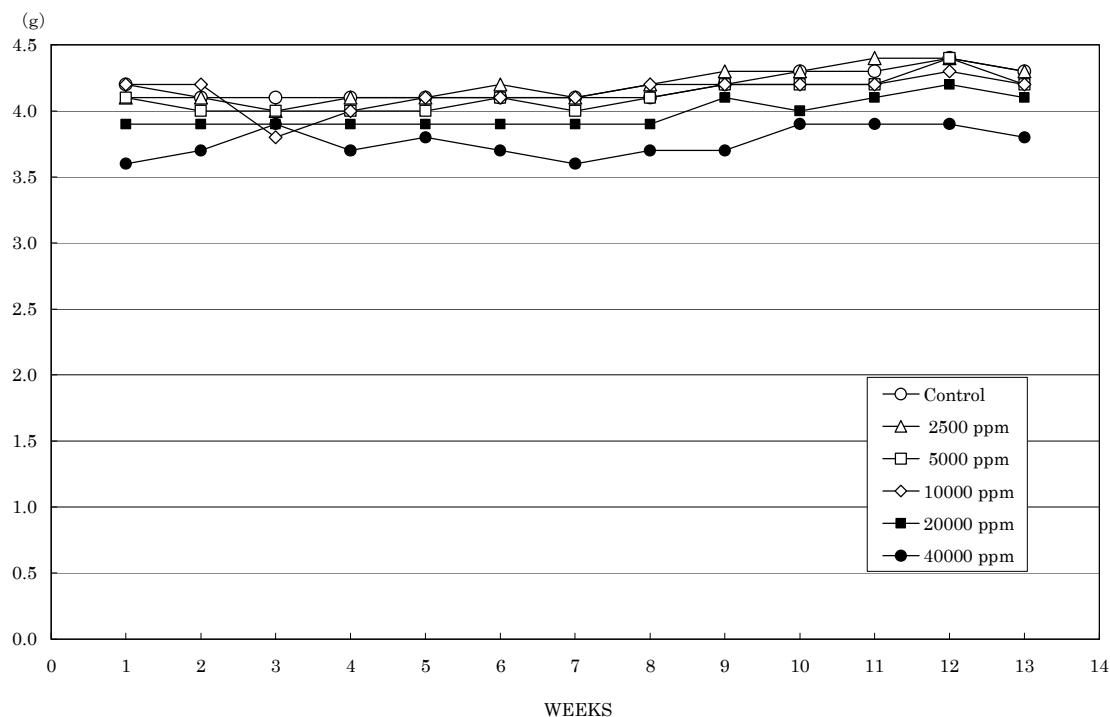

FIGURE 5 WATER CONSUMPTION CHANGES OF MALE MICE IN THE 13-WEEK DRINKING WATER STUDY OF 2-METHYL-1-PROPANOL

FIGURE 6 WATER CONSUMPTION CHANGES OF FEMALE MICE IN THE 13-WEEK DRINKING WATER STUDY OF 2-METHYL-1-PROPANOL

FIGURE 1 BODY WEIGHT CHANGES OF MALE MICE IN THE 13-WEEK DRINKING WATER STUDY OF 2-METHYL-1-PROPANOL

FIGURE 2 BODY WEIGHT CHANGES OF FEMALE MICE IN THE 13-WEEK DRINKING WATER STUDY OF 2-METHYL-1-PROPANOL

FIGURE 3 FOOD CONSUMPTION CHANGES OF MALE MICE IN THE 13-WEEK DRINKING WATER STUDY OF 2-METHYL-1-PROPANOL

FIGURE 4 FOOD CONSUMPTION CHANGES OF FEMALE MICE IN THE 13-WEEK DRINKING WATER STUDY OF 2-METHYL-1-PROPANOL