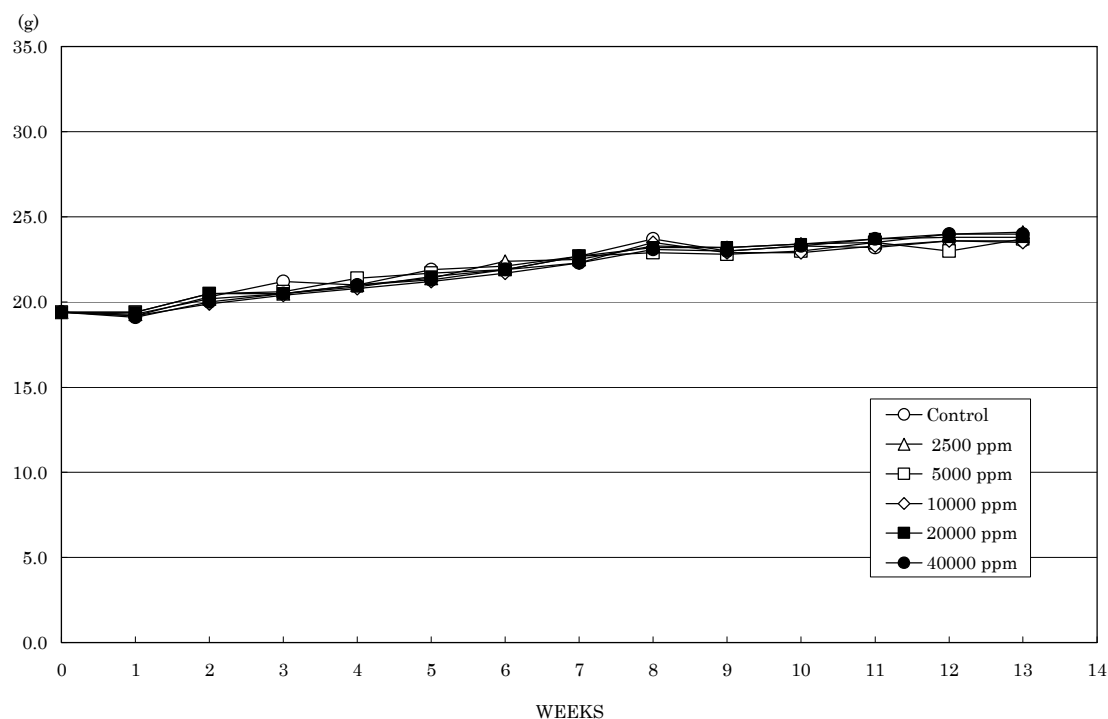

FIGURE 1 BODY WEIGHT CHANGES OF MALE MICE IN THE 13-WEEK DRINKING WATER STUDY OF 2-METHYL-1-PROPANOL

FIGURE 2 BODY WEIGHT CHANGES OF FEMALE MICE IN THE 13-WEEK DRINKING WATER STUDY OF 2-METHYL-1-PROPANOL

FIGURE 3 FOOD CONSUMPTION CHANGES OF MALE MICE IN THE 13-WEEK DRINKING WATER STUDY OF 2-METHYL-1-PROPANOL

FIGURE 4 FOOD CONSUMPTION CHANGES OF FEMALE MICE IN THE 13-WEEK DRINKING WATER STUDY OF 2-METHYL-1-PROPANOL