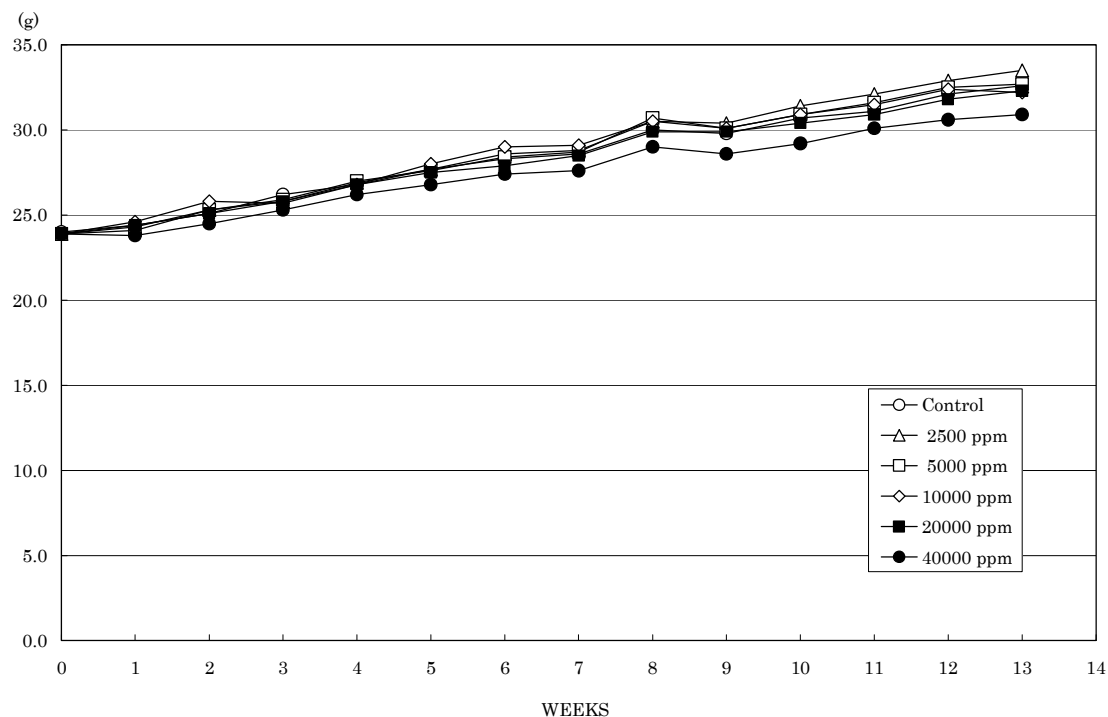

FIGURE 3 FOOD CONSUMPTION CHANGES OF MALE MICE IN THE 13-WEEK DRINKING WATER STUDY OF 2-METHYL-1-PROPANOL

FIGURE 4 FOOD CONSUMPTION CHANGES OF FEMALE MICE IN THE 13-WEEK DRINKING WATER STUDY OF 2-METHYL-1-PROPANOL

FIGURE 5 WATER CONSUMPTION CHANGES OF MALE MICE IN THE 13-WEEK DRINKING WATER STUDY OF 2-METHYL-1-PROPANOL

FIGURE 6 WATER CONSUMPTION CHANGES OF FEMALE MICE IN THE 13-WEEK DRINKING WATER STUDY OF 2-METHYL-1-PROPANOL