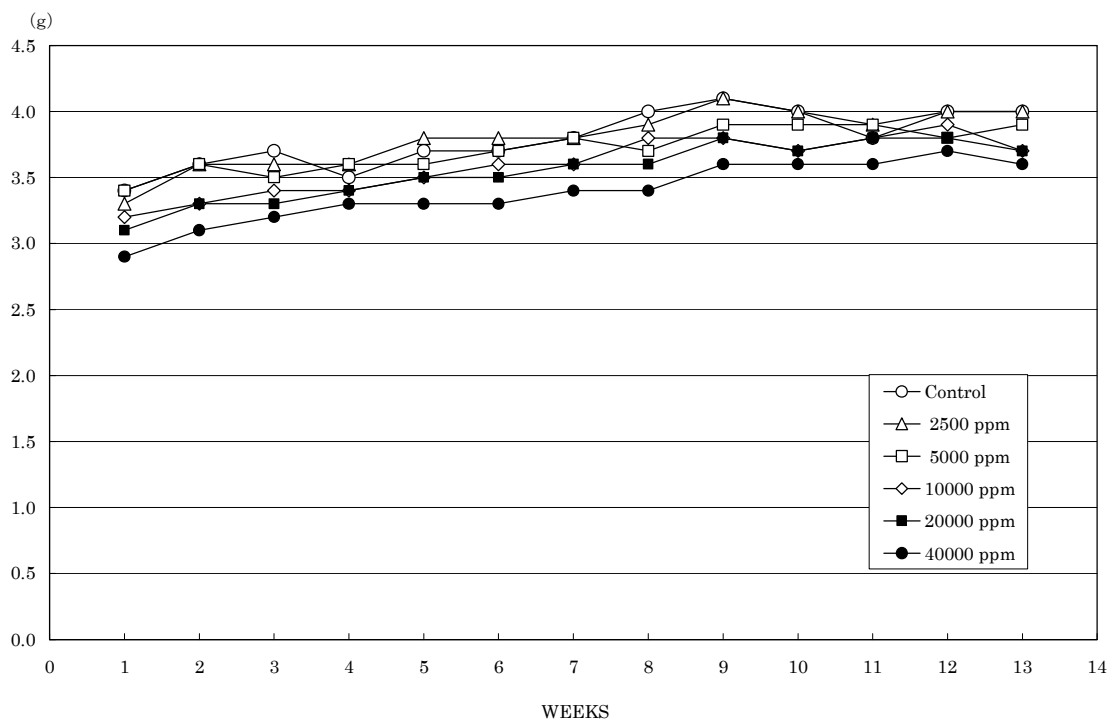

FIGURE 1 BODY WEIGHT CHANGES OF MALE MICE IN THE 13-WEEK DRINKING WATER STUDY OF 2-METHYL-1-PROPANOL

FIGURE 2 BODY WEIGHT CHANGES OF FEMALE MICE IN THE 13-WEEK DRINKING WATER STUDY OF 2-METHYL-1-PROPANOL

FIGURE 3 FOOD CONSUMPTION CHANGES OF MALE MICE IN THE 13-WEEK DRINKING WATER STUDY OF 2-METHYL-1-PROPANOL

FIGURE 4 FOOD CONSUMPTION CHANGES OF FEMALE MICE IN THE 13-WEEK DRINKING WATER STUDY OF 2-METHYL-1-PROPANOL

FIGURE 5 WATER CONSUMPTION CHANGES OF MALE MICE IN THE 13-WEEK DRINKING WATER STUDY OF 2-METHYL-1-PROPANOL

FIGURE 6 WATER CONSUMPTION CHANGES OF FEMALE MICE IN THE 13-WEEK DRINKING WATER STUDY OF 2-METHYL-1-PROPANOL