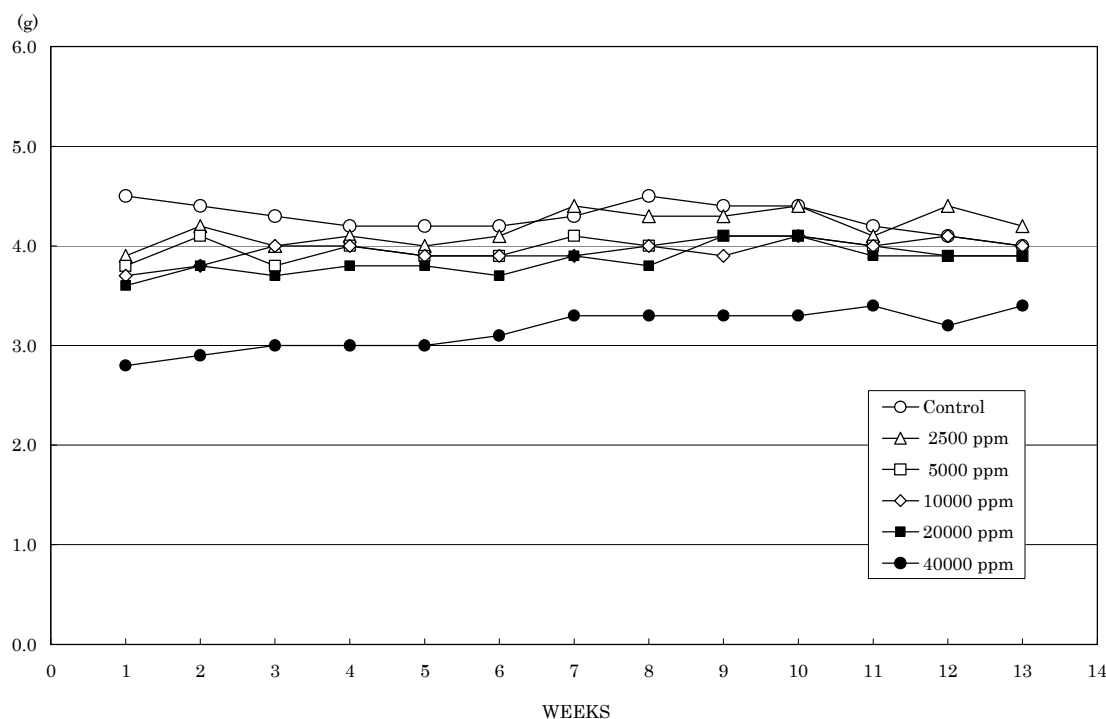

FIGURE 3 FOOD CONSUMPTION CHANGES OF MALE MICE IN THE 13-WEEK DRINKING WATER STUDY OF 2-METHYL-1-PROPANOL

FIGURE 4 FOOD CONSUMPTION CHANGES OF FEMALE MICE IN THE 13-WEEK DRINKING WATER STUDY OF 2-METHYL-1-PROPANOL

FIGURE 5 WATER CONSUMPTION CHANGES OF MALE MICE IN THE 13-WEEK DRINKING WATER STUDY OF 2-METHYL-1-PROPANOL

FIGURE 6 WATER CONSUMPTION CHANGES OF FEMALE MICE IN THE 13-WEEK DRINKING WATER STUDY OF 2-METHYL-1-PROPANOL