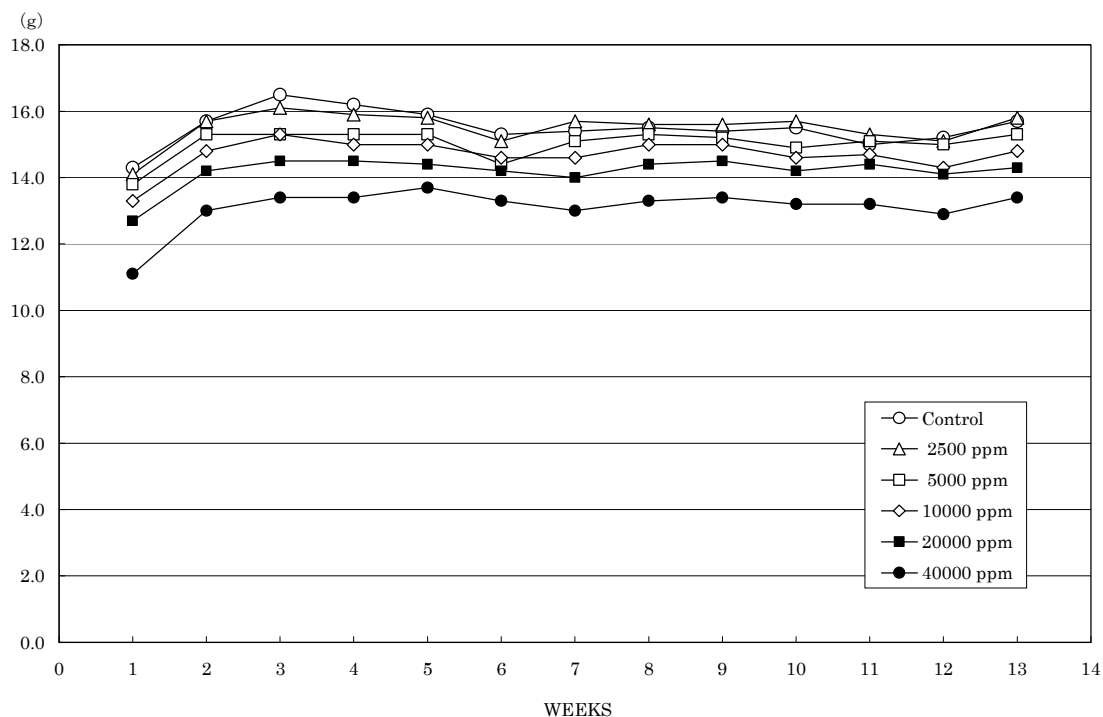

FIGURE 1 BODY WEIGHT CHANGES OF MALE RATS IN THE 13-WEEK DRINKING WATER STUDY OF 2-METHYL-1-PROPANOL

FIGURE 2 BODY WEIGHT CHANGES OF FEMALE RATS IN THE 13-WEEK DRINKING WATER STUDY OF 2-METHYL-1-PROPANOL