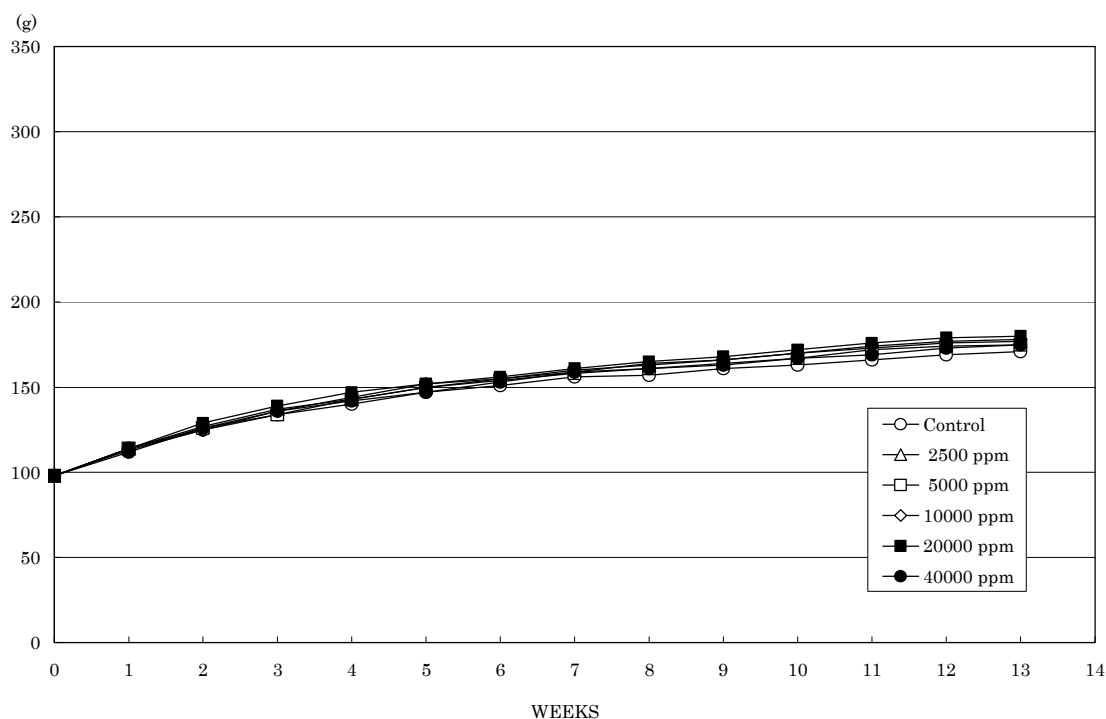

FIGURE 1 BODY WEIGHT CHANGES OF MALE RATS IN THE 13-WEEK DRINKING WATER STUDY OF 2-METHYL-1-PROPANOL

FIGURE 2 BODY WEIGHT CHANGES OF FEMALE RATS IN THE 13-WEEK DRINKING WATER STUDY OF 2-METHYL-1-PROPANOL