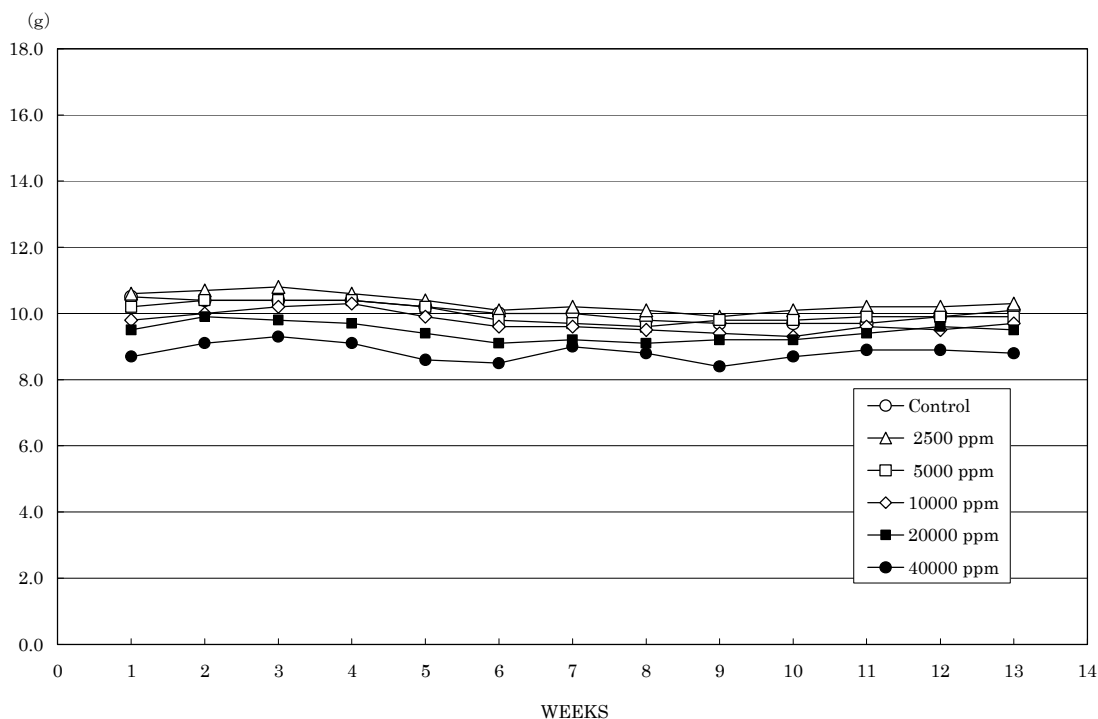

FIGURE 3 FOOD CONSUMPTION CHANGES OF MALE RATS IN THE 13-WEEK DRINKING WATER STUDY OF 2-METHYL-1-PROPANOL

FIGURE 4 FOOD CONSUMPTION CHANGES OF FEMALE RATS IN THE 13-WEEK DRINKING WATER STUDY OF 2-METHYL-1-PROPANOL