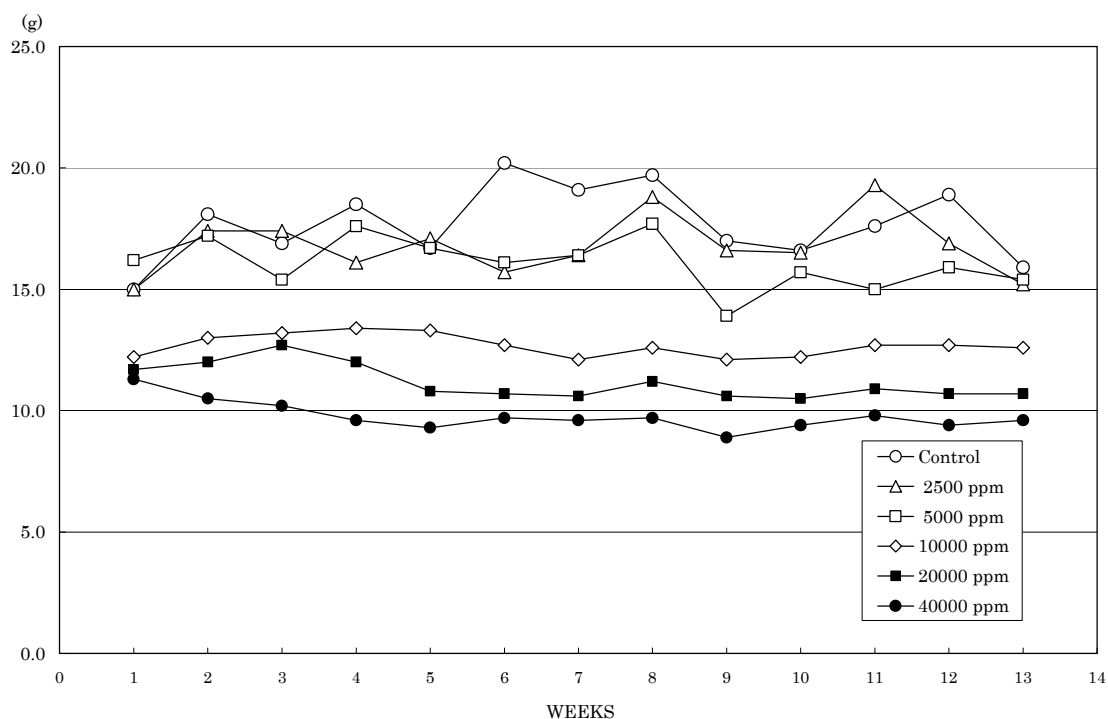

FIGURE 3 FOOD CONSUMPTION CHANGES OF MALE RATS IN THE 13-WEEK DRINKING WATER STUDY OF 2-METHYL-1-PROPANOL

FIGURE 4 FOOD CONSUMPTION CHANGES OF FEMALE RATS IN THE 13-WEEK DRINKING WATER STUDY OF 2-METHYL-1-PROPANOL

FIGURE 5 WATER CONSUMPTION CHANGES OF MALE RATS IN THE 13-WEEK DRINKING WATER STUDY OF 2-METHYL-1-PROPANOL

FIGURE 6 WATER CONSUMPTION CHANGES OF FEMALE RATS IN THE 13-WEEK DRINKING WATER STUDY OF 2-METHYL-1-PROPANOL