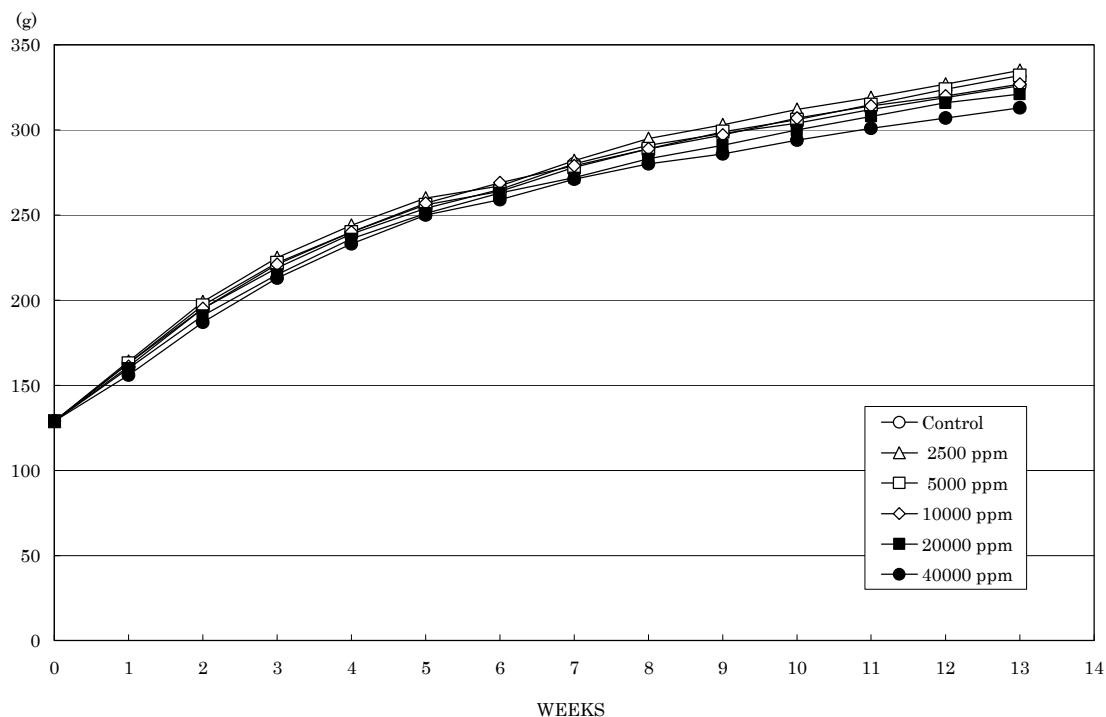

FIGURE 5 WATER CONSUMPTION CHANGES OF MALE RATS IN THE 13-WEEK DRINKING WATER STUDY OF 2-METHYL-1-PROPANOL

FIGURE 6 WATER CONSUMPTION CHANGES OF FEMALE RATS IN THE 13-WEEK DRINKING WATER STUDY OF 2-METHYL-1-PROPANOL