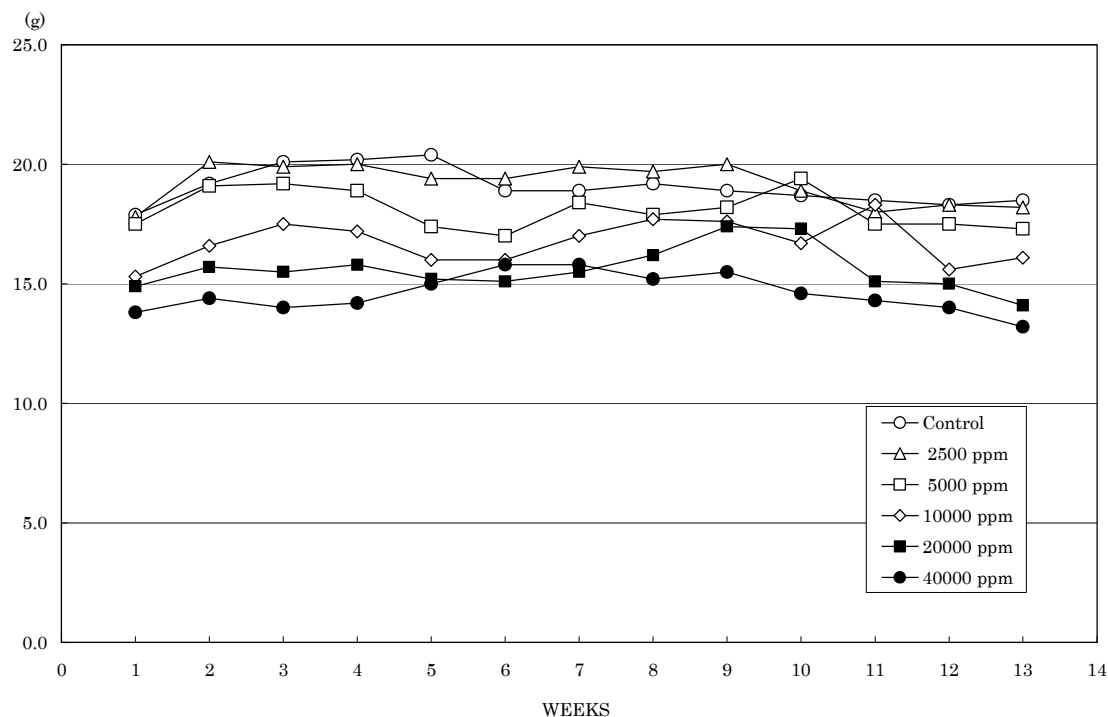

FIGURE 3 FOOD CONSUMPTION CHANGES OF MALE RATS IN THE 13-WEEK DRINKING WATER STUDY OF 2-METHYL-1-PROPANOL

FIGURE 4 FOOD CONSUMPTION CHANGES OF FEMALE RATS IN THE 13-WEEK DRINKING WATER STUDY OF 2-METHYL-1-PROPANOL