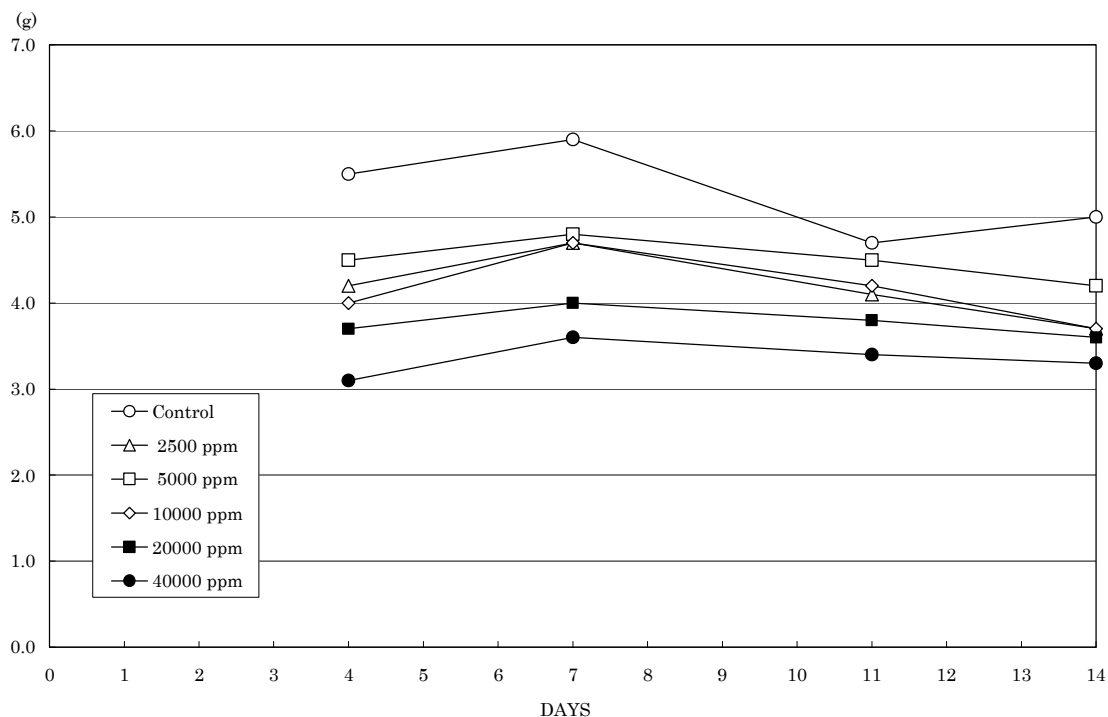

FIGURE 1 BODY WEIGHT CHANGES OF MALE MICE IN THE 2-WEEK DRINKING WATER STUDY OF 2-METHYL-1-PROPANOL

FIGURE 2 BODY WEIGHT CHANGES OF FEMALE MICE IN THE 2-WEEK DRINKING WATER STUDY OF 2-METHYL-1-PROPANOL

FIGURE 3 FOOD CONSUMPTION CHANGES OF MALE MICE IN THE 2-WEEK DRINKING WATER STUDY OF 2-METHYL-1-PROPANOL

FIGURE 4 FOOD CONSUMPTION CHANGES OF FEMALE MICE IN THE 2-WEEK DRINKING WATER STUDY OF 2-METHYL-1-PROPANOL

FIGURE 5 WATER CONSUMPTION CHANGES OF MALE MICE IN THE 2-WEEK DRINKING WATER STUDY OF 2-METHYL-1-PROPANOL

FIGURE 6 WATER CONSUMPTION CHANGES OF FEMALE MICE IN THE 2-WEEK DRINKING WATER STUDY OF 2-METHYL-1-PROPANOL