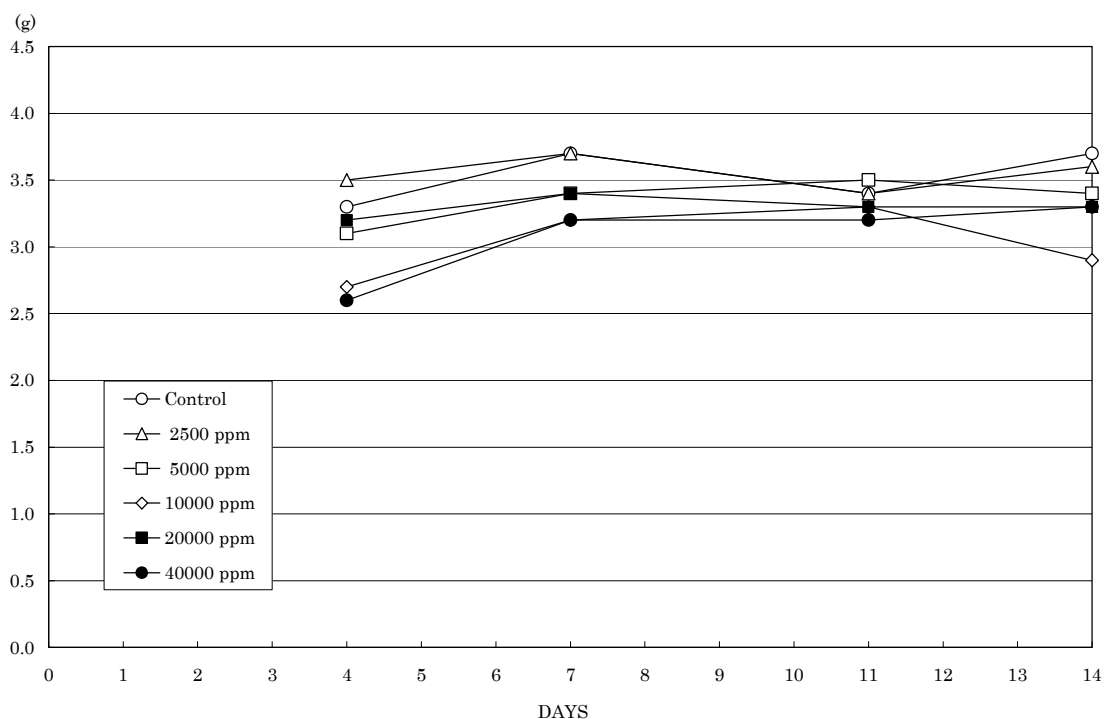

FIGURE 1 BODY WEIGHT CHANGES OF MALE MICE IN THE 2-WEEK DRINKING WATER STUDY OF 2-METHYL-1-PROPANOL

FIGURE 2 BODY WEIGHT CHANGES OF FEMALE MICE IN THE 2-WEEK DRINKING WATER STUDY OF 2-METHYL-1-PROPANOL

FIGURE 3 FOOD CONSUMPTION CHANGES OF MALE MICE IN THE 2-WEEK DRINKING WATER STUDY OF 2-METHYL-1-PROPANOL

FIGURE 4 FOOD CONSUMPTION CHANGES OF FEMALE MICE IN THE 2-WEEK DRINKING WATER STUDY OF 2-METHYL-1-PROPANOL

FIGURE 5 WATER CONSUMPTION CHANGES OF MALE MICE IN THE 2-WEEK DRINKING WATER STUDY OF 2-METHYL-1-PROPANOL

FIGURE 6 WATER CONSUMPTION CHANGES OF FEMALE MICE IN THE 2-WEEK DRINKING WATER STUDY OF 2-METHYL-1-PROPANOL