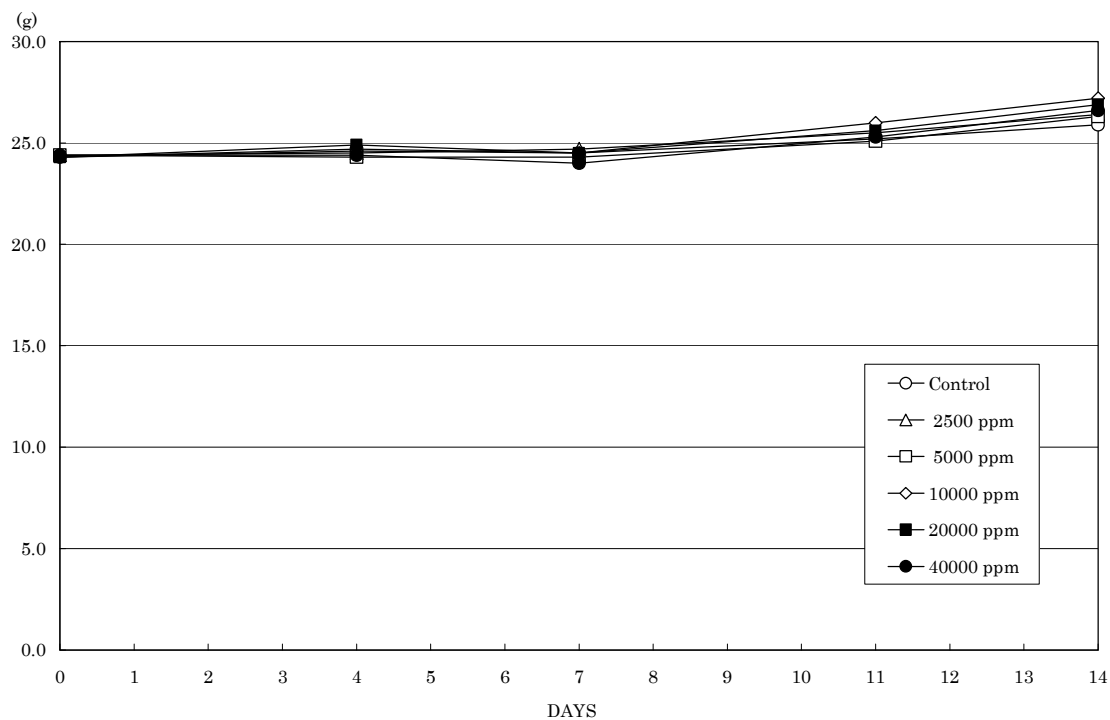

2-メチル-1-プロパノールのマウスを用いた
経口投与による2週間毒性試験（混水試験）報告書

試験番号：0556

FIGURES

FIGURES

- FIGURE 1 BODY WEIGHT CHANGES OF MALE MICE IN THE 2-WEEK DRINKING WATER STUDY OF 2-METHYL-1-PROPANOL
- FIGURE 2 BODY WEIGHT CHANGES OF FEMALE MICE IN THE 2-WEEK DRINKING WATER STUDY OF 2-METHYL-1-PROPANOL
- FIGURE 3 FOOD CONSUMPTION CHANGES OF MALE MICE IN THE 2-WEEK DRINKING WATER STUDY OF 2-METHYL-1-PROPANOL
- FIGURE 4 FOOD CONSUMPTION CHANGES OF FEMALE MICE IN THE 2-WEEK DRINKING WATER STUDY OF 2-METHYL-1-PROPANOL
- FIGURE 5 WATER CONSUMPTION CHANGES OF MALE MICE IN THE 2-WEEK DRINKING WATER STUDY OF 2-METHYL-1-PROPANOL
- FIGURE 6 WATER CONSUMPTION CHANGES OF FEMALE MICE IN THE 2-WEEK DRINKING WATER STUDY OF 2-METHYL-1-PROPANOL

FIGURE 1 BODY WEIGHT CHANGES OF MALE MICE IN THE 2-WEEK DRINKING WATER STUDY OF 2-METHYL-1-PROPANOL

FIGURE 2 BODY WEIGHT CHANGES OF FEMALE MICE IN THE 2-WEEK DRINKING WATER STUDY OF 2-METHYL-1-PROPANOL

FIGURE 3 FOOD CONSUMPTION CHANGES OF MALE MICE IN THE 2-WEEK DRINKING WATER STUDY OF 2-METHYL-1-PROPANOL

FIGURE 4 FOOD CONSUMPTION CHANGES OF FEMALE MICE IN THE 2-WEEK DRINKING WATER STUDY OF 2-METHYL-1-PROPANOL