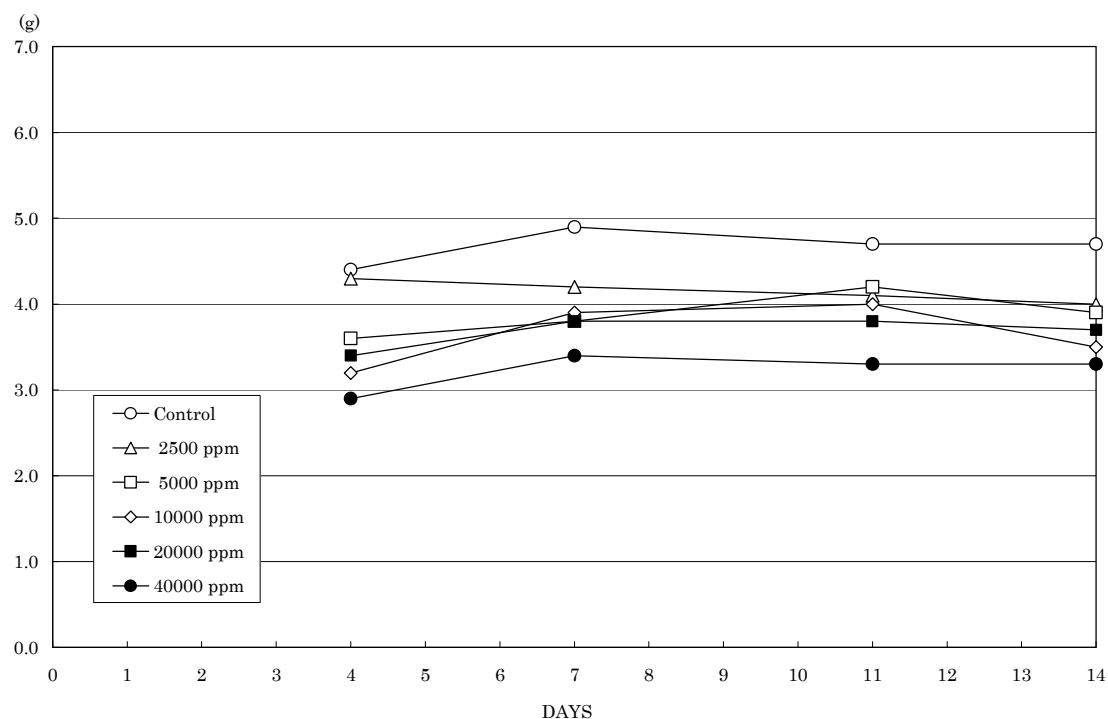

FIGURE 3 FOOD CONSUMPTION CHANGES OF MALE MICE IN THE 2-WEEK DRINKING WATER STUDY OF 2-METHYL-1-PROPANOL

FIGURE 4 FOOD CONSUMPTION CHANGES OF FEMALE MICE IN THE 2-WEEK DRINKING WATER STUDY OF 2-METHYL-1-PROPANOL

FIGURE 5 WATER CONSUMPTION CHANGES OF MALE MICE IN THE 2-WEEK DRINKING WATER STUDY OF 2-METHYL-1-PROPANOL

FIGURE 6 WATER CONSUMPTION CHANGES OF FEMALE MICE IN THE 2-WEEK DRINKING WATER STUDY OF 2-METHYL-1-PROPANOL