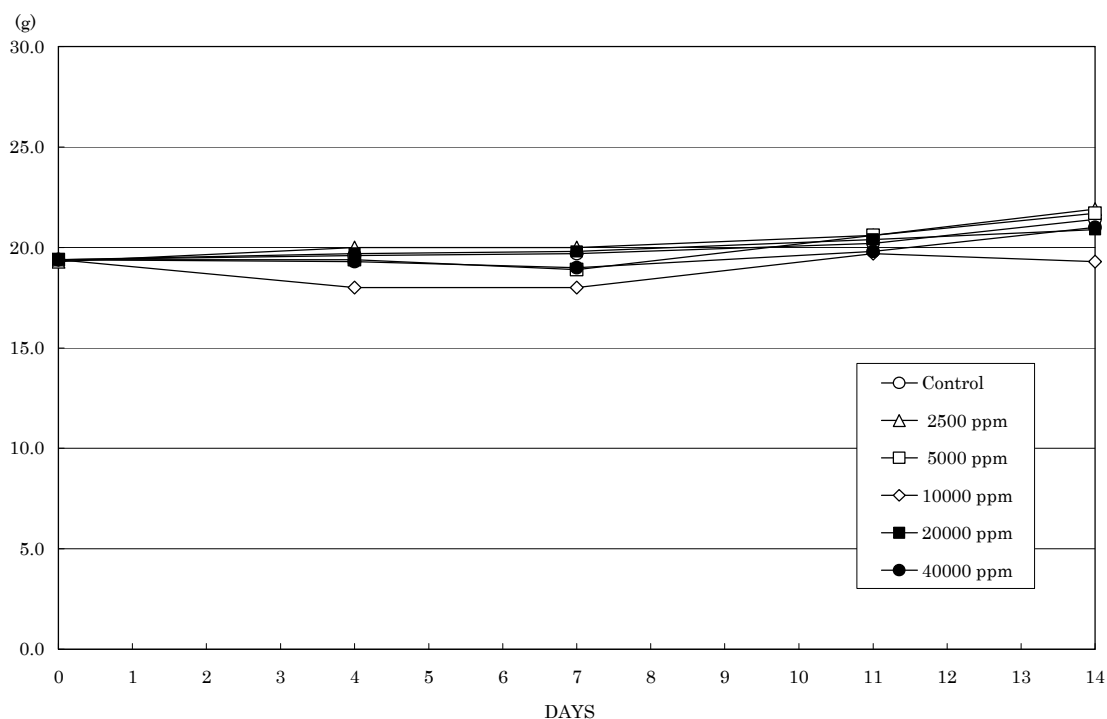

FIGURE 1 BODY WEIGHT CHANGES OF MALE MICE IN THE 2-WEEK DRINKING WATER STUDY OF 2-METHYL-1-PROPANOL

FIGURE 2 BODY WEIGHT CHANGES OF FEMALE MICE IN THE 2-WEEK DRINKING WATER STUDY OF 2-METHYL-1-PROPANOL

FIGURE 3 FOOD CONSUMPTION CHANGES OF MALE MICE IN THE 2-WEEK DRINKING WATER STUDY OF 2-METHYL-1-PROPANOL

FIGURE 4 FOOD CONSUMPTION CHANGES OF FEMALE MICE IN THE 2-WEEK DRINKING WATER STUDY OF 2-METHYL-1-PROPANOL