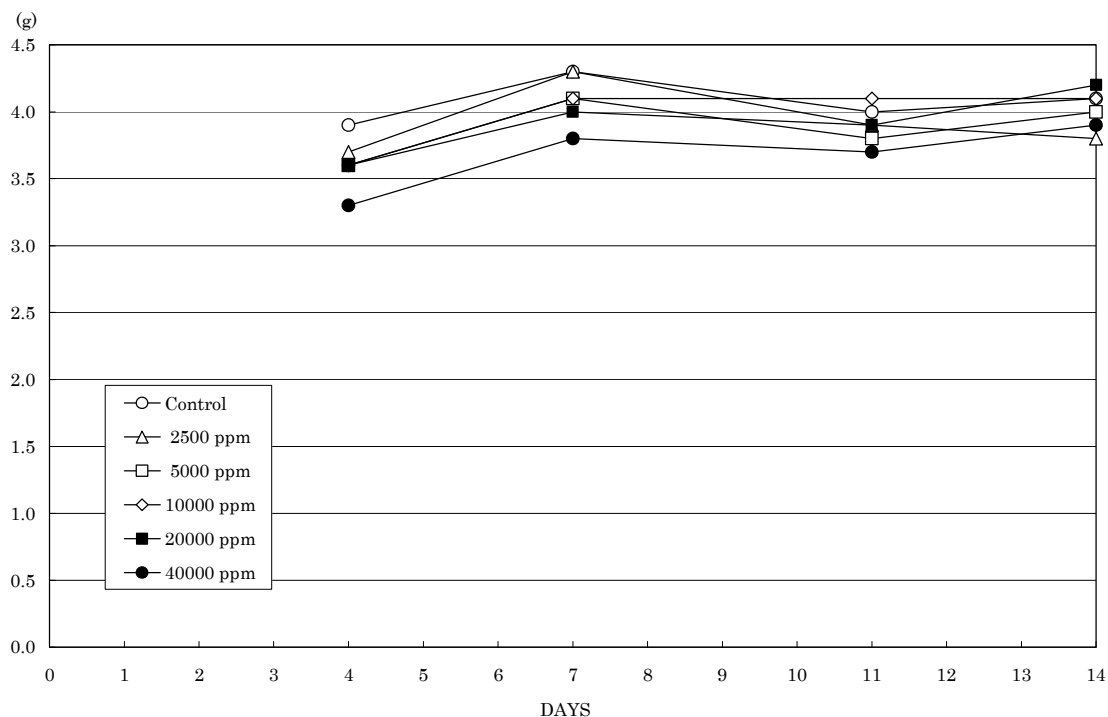

FIGURE 1 BODY WEIGHT CHANGES OF MALE MICE IN THE 2-WEEK DRINKING WATER STUDY OF 2-METHYL-1-PROPANOL

FIGURE 2 BODY WEIGHT CHANGES OF FEMALE MICE IN THE 2-WEEK DRINKING WATER STUDY OF 2-METHYL-1-PROPANOL

FIGURE 3 FOOD CONSUMPTION CHANGES OF MALE MICE IN THE 2-WEEK DRINKING WATER STUDY OF 2-METHYL-1-PROPANOL

FIGURE 4 FOOD CONSUMPTION CHANGES OF FEMALE MICE IN THE 2-WEEK DRINKING WATER STUDY OF 2-METHYL-1-PROPANOL