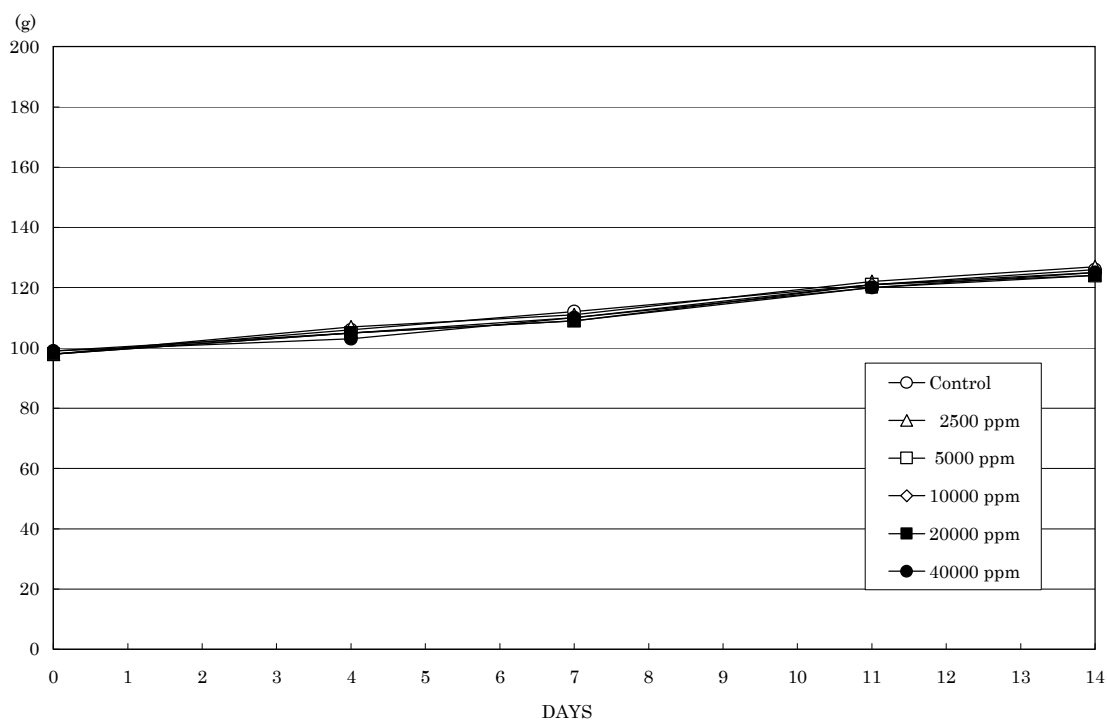

FIGURE 1 BODY WEIGHT CHANGES OF MALE RATS IN THE 2-WEEK DRINKING WATER STUDY OF 2-METHYL-1-PROPANOL

FIGURE 2 BODY WEIGHT CHANGES OF FEMALE RATS IN THE 2-WEEK DRINKING WATER STUDY OF 2-METHYL-1-PROPANOL

FIGURE 3 FOOD CONSUMPTION CHANGES OF MALE RATS IN THE 2-WEEK DRINKING WATER STUDY OF 2-METHYL-1-PROPANOL

FIGURE 4 FOOD CONSUMPTION CHANGES OF FEMALE RATS IN THE 2-WEEK DRINKING WATER STUDY OF 2-METHYL-1-PROPANOL