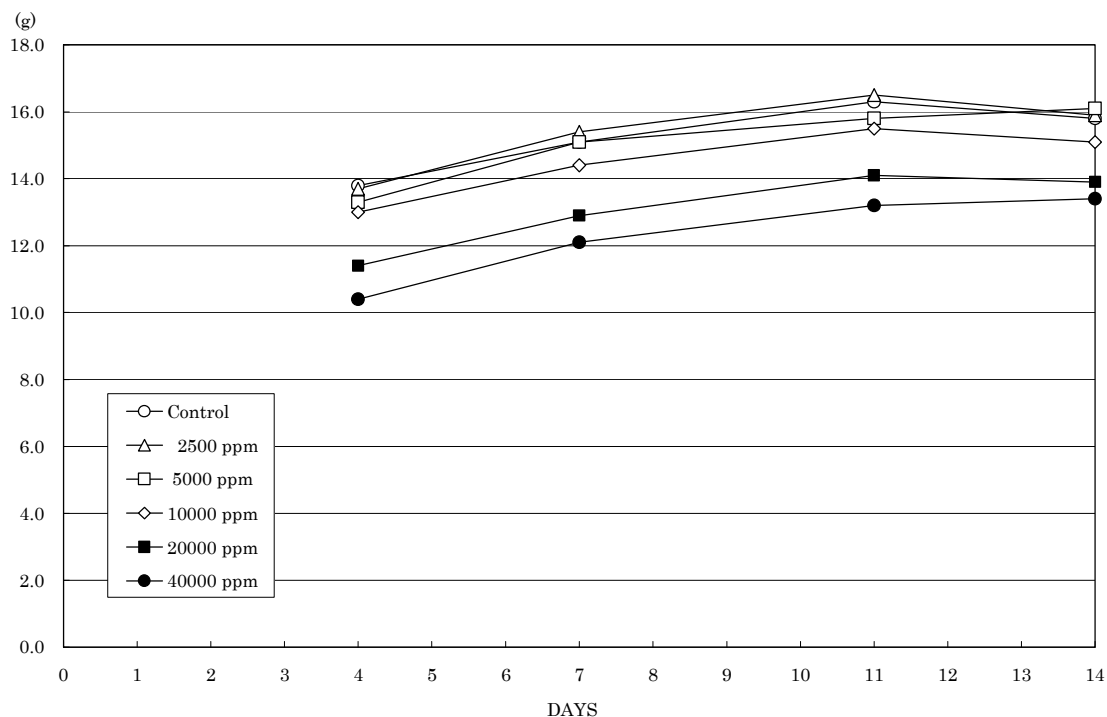

FIGURE 1 BODY WEIGHT CHANGES OF MALE RATS IN THE 2-WEEK DRINKING WATER STUDY OF 2-METHYL-1-PROPANOL

FIGURE 2 BODY WEIGHT CHANGES OF FEMALE RATS IN THE 2-WEEK DRINKING WATER STUDY OF 2-METHYL-1-PROPANOL

FIGURE 3 FOOD CONSUMPTION CHANGES OF MALE RATS IN THE 2-WEEK DRINKING WATER STUDY OF 2-METHYL-1-PROPANOL

FIGURE 4 FOOD CONSUMPTION CHANGES OF FEMALE RATS IN THE 2-WEEK DRINKING WATER STUDY OF 2-METHYL-1-PROPANOL