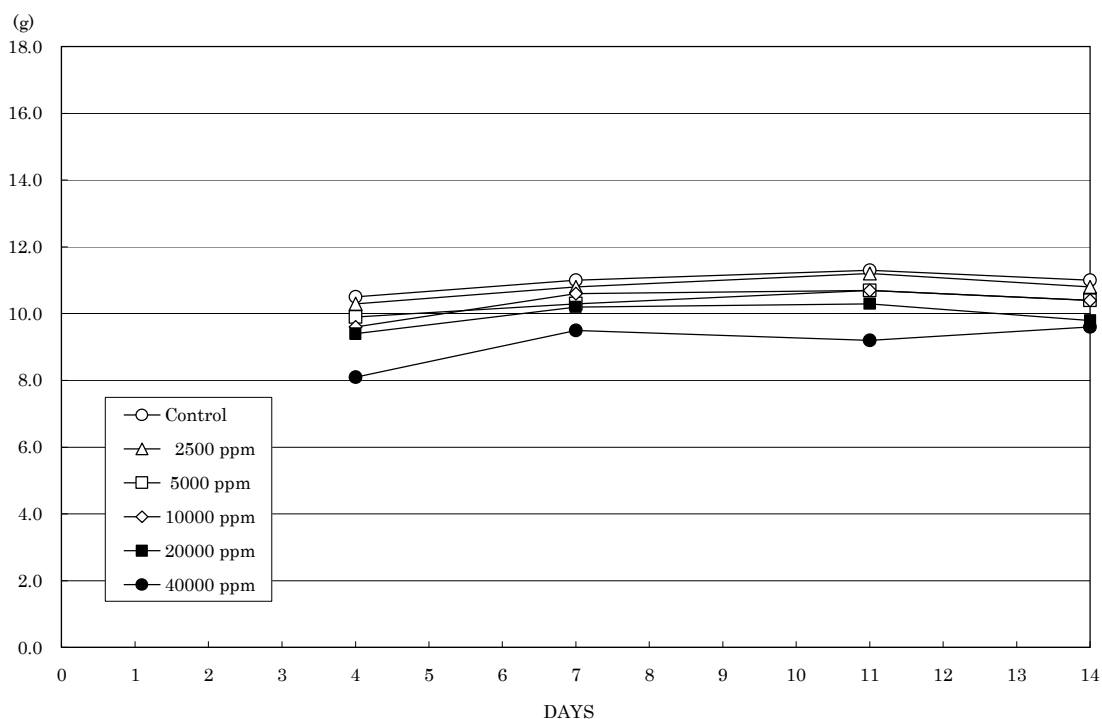

FIGURE 3 FOOD CONSUMPTION CHANGES OF MALE RATS IN THE 2-WEEK DRINKING WATER STUDY OF 2-METHYL-1-PROPANOL

FIGURE 4 FOOD CONSUMPTION CHANGES OF FEMALE RATS IN THE 2-WEEK DRINKING WATER STUDY OF 2-METHYL-1-PROPANOL