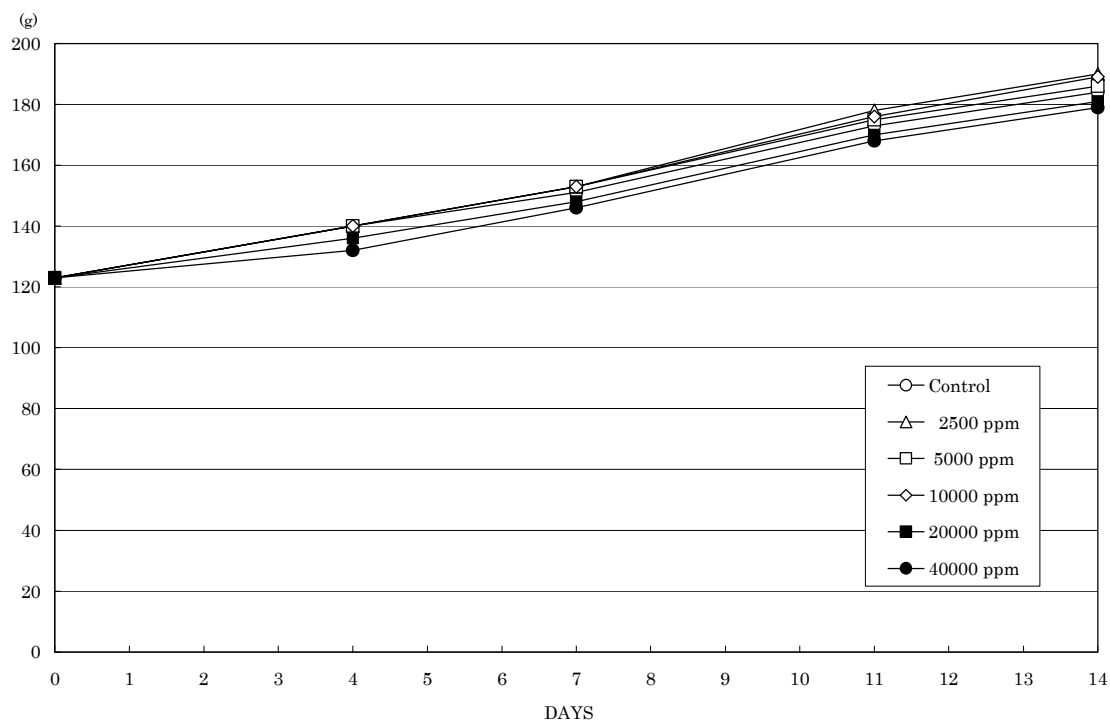

2-メチル-1-プロパノールのラットを用いた
経口投与による2週間毒性試験（混水試験）報告書

試験番号：0555

FIGURES

FIGURES

- FIGURE 1 BODY WEIGHT CHANGES OF MALE RATS IN THE 2-WEEK DRINKING WATER STUDY OF 2-METHYL-1-PROPANOL
- FIGURE 2 BODY WEIGHT CHANGES OF FEMALE RATS IN THE 2-WEEK DRINKING WATER STUDY OF 2-METHYL-1-PROPANOL
- FIGURE 3 FOOD CONSUMPTION CHANGES OF MALE RATS IN THE 2-WEEK DRINKING WATER STUDY OF 2-METHYL-1-PROPANOL
- FIGURE 4 FOOD CONSUMPTION CHANGES OF FEMALE RATS IN THE 2-WEEK DRINKING WATER STUDY OF 2-METHYL-1-PROPANOL
- FIGURE 5 WATER CONSUMPTION CHANGES OF MALE RATS IN THE 2-WEEK DRINKING WATER STUDY OF 2-METHYL-1-PROPANOL
- FIGURE 6 WATER CONSUMPTION CHANGES OF FEMALE RATS IN THE 2-WEEK DRINKING WATER STUDY OF 2-METHYL-1-PROPANOL

FIGURE 1 BODY WEIGHT CHANGES OF MALE RATS IN THE 2-WEEK DRINKING WATER STUDY OF 2-METHYL-1-PROPANOL

FIGURE 2 BODY WEIGHT CHANGES OF FEMALE RATS IN THE 2-WEEK DRINKING WATER STUDY OF 2-METHYL-1-PROPANOL

FIGURE 3 FOOD CONSUMPTION CHANGES OF MALE RATS IN THE 2-WEEK DRINKING WATER STUDY OF 2-METHYL-1-PROPANOL

FIGURE 4 FOOD CONSUMPTION CHANGES OF FEMALE RATS IN THE 2-WEEK DRINKING WATER STUDY OF 2-METHYL-1-PROPANOL