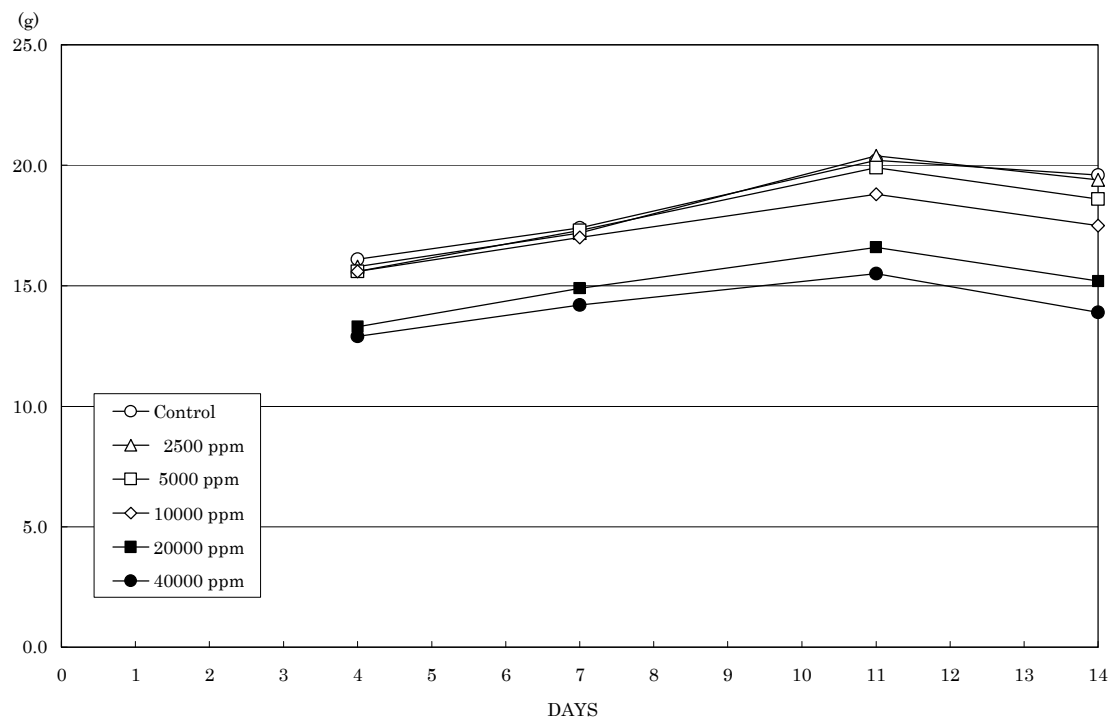

FIGURE 3 FOOD CONSUMPTION CHANGES OF MALE RATS IN THE 2-WEEK DRINKING WATER STUDY OF 2-METHYL-1-PROPANOL

FIGURE 4 FOOD CONSUMPTION CHANGES OF FEMALE RATS IN THE 2-WEEK DRINKING WATER STUDY OF 2-METHYL-1-PROPANOL