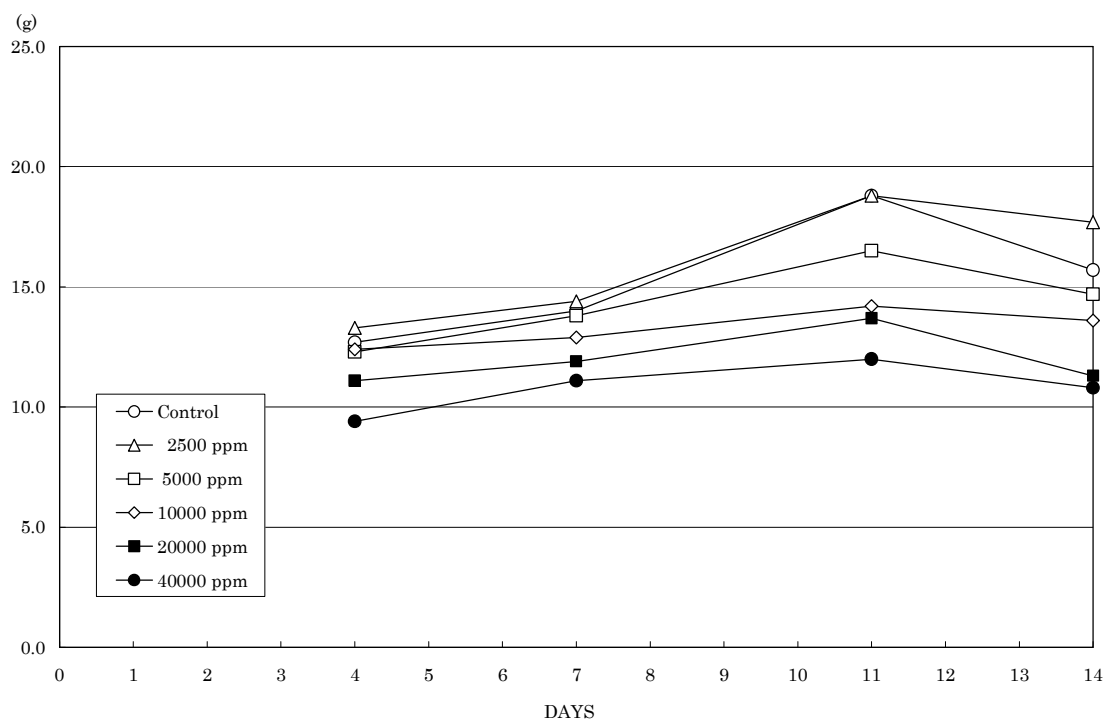

FIGURE 3 FOOD CONSUMPTION CHANGES OF MALE RATS IN THE 2-WEEK DRINKING WATER STUDY OF 2-METHYL-1-PROPANOL

FIGURE 4 FOOD CONSUMPTION CHANGES OF FEMALE RATS IN THE 2-WEEK DRINKING WATER STUDY OF 2-METHYL-1-PROPANOL

FIGURE 5 WATER CONSUMPTION CHANGES OF MALE RATS IN THE 2-WEEK DRINKING WATER STUDY OF 2-METHYL-1-PROPANOL

FIGURE 6 WATER CONSUMPTION CHANGES OF FEMALE RATS IN THE 2-WEEK DRINKING WATER STUDY OF 2-METHYL-1-PROPANOL