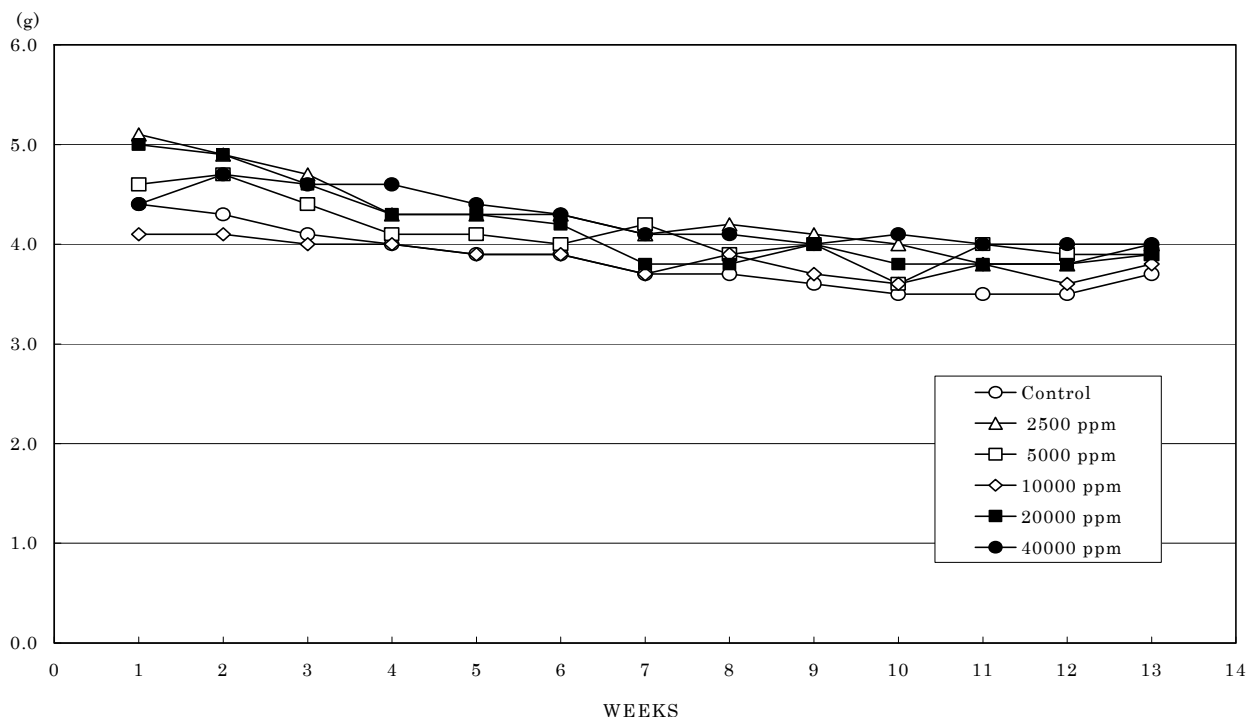

アセト酢酸メチルのマウスを用いた経口投与による
13週間毒性試験（混水試験）報告書

試験番号： 0427

FIGURES

FIGURES

- FIGURE 1 BODY WEIGHT CHANGES OF MALE MICE IN THE 13-WEEK DRINKING WATER STUDY OF METHYL ACETOACETATE
- FIGURE 2 BODY WEIGHT CHANGES OF FEMALE MICE IN THE 13-WEEK DRINKING WATER STUDY OF METHYL ACETOACETATE
- FIGURE 3 WATER CONSUMPTION CHANGES OF MALE MICE IN THE 13-WEEK DRINKING WATER STUDY OF METHYL ACETOACETATE
- FIGURE 4 WATER CONSUMPTION CHANGES OF FEMALE MICE IN THE 13-WEEK DRINKING WATER STUDY OF METHYL ACETOACETATE
- FIGURE 5 FOOD CONSUMPTION CHANGES OF MALE MICE IN THE 13-WEEK DRINKING WATER STUDY OF METHYL ACETOACETATE
- FIGURE 6 FOOD CONSUMPTION CHANGES OF MALE MICE IN THE 13-WEEK DRINKING WATER STUDY OF METHYL ACETOACETATE

FIGURE 1 BODY WEIGHT CHANGES OF MALE MICE IN THE 13-WEEK DRINKING WATER STUDY OF METHYL ACETOACETATE

FIGURE 2 BODY WEIGHT CHANGES OF FEMALE MICE IN THE 13-WEEK DRINKING WATER STUDY OF METHYL ACETOACETATE

FIGURE 3 WATER CONSUMPTION CHANGES OF MALE MICE IN THE 13-WEEK DRINKING WATER STUDY OF METHYL ACETOACETATE

FIGURE 4 WATER CONSUMPTION CHANGES OF FEMALE MICE IN THE 13-WEEK DRINKING WATER STUDY OF METHYL ACETOACETATE

FIGURE 5 FOOD CONSUMPTION CHANGES OF MALE MICE IN THE 13-WEEK DRINKING WATER STUDY OF METHYL ACETOACETATE

FIGURE 6 FOOD CONSUMPTION CHANGES OF FEMALE MICE IN THE 13-WEEK DRINKING WATER STUDY OF METHYL ACETOACETATE