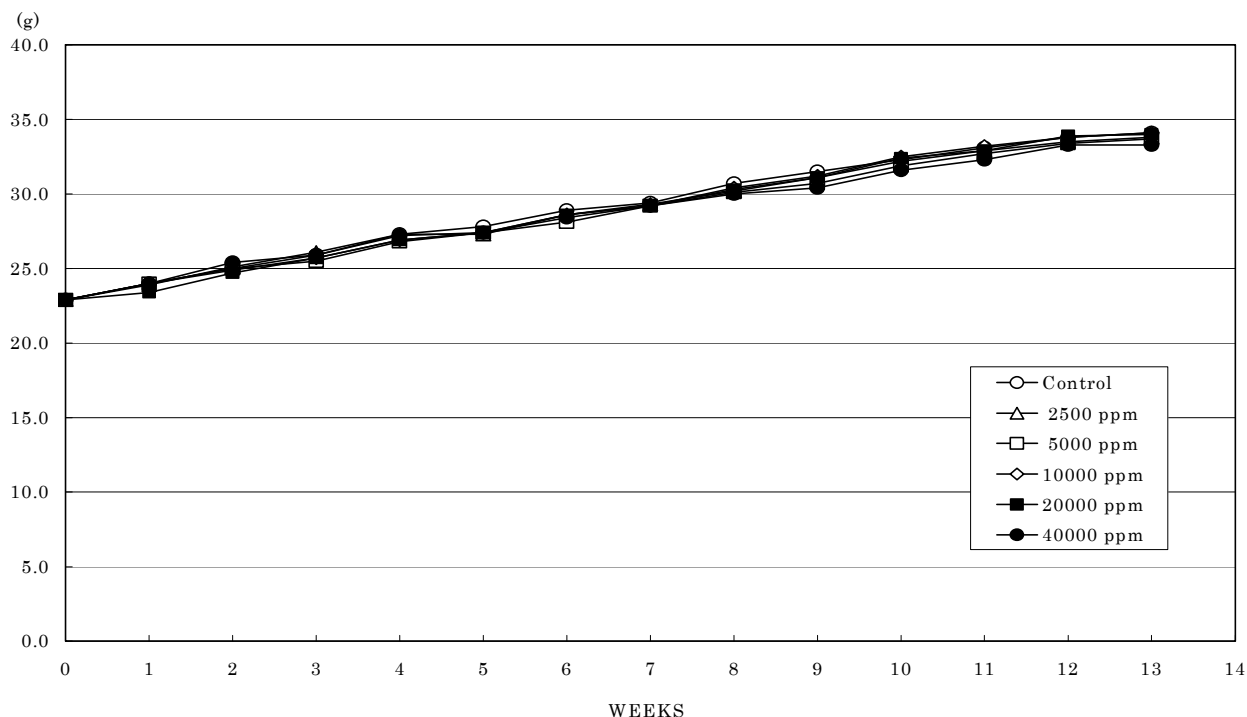

アセト酢酸メチルのマウスを用いた経口投与による
13週間毒性試験（混水試験）報告書

試験番号： 0427

FIGURES

FIGURES

- FIGURE 1 BODY WEIGHT CHANGES OF MALE MICE IN THE 13-WEEK DRINKING WATER STUDY OF METHYL ACETOACETATE
- FIGURE 2 BODY WEIGHT CHANGES OF FEMALE MICE IN THE 13-WEEK DRINKING WATER STUDY OF METHYL ACETOACETATE
- FIGURE 3 WATER CONSUMPTION CHANGES OF MALE MICE IN THE 13-WEEK DRINKING WATER STUDY OF METHYL ACETOACETATE
- FIGURE 4 WATER CONSUMPTION CHANGES OF FEMALE MICE IN THE 13-WEEK DRINKING WATER STUDY OF METHYL ACETOACETATE
- FIGURE 5 FOOD CONSUMPTION CHANGES OF MALE MICE IN THE 13-WEEK DRINKING WATER STUDY OF METHYL ACETOACETATE
- FIGURE 6 FOOD CONSUMPTION CHANGES OF MALE MICE IN THE 13-WEEK DRINKING WATER STUDY OF METHYL ACETOACETATE

FIGURE 1 BODY WEIGHT CHANGES OF MALE MICE IN THE 13-WEEK DRINKING WATER STUDY OF METHYL ACETOACETATE

FIGURE 2 BODY WEIGHT CHANGES OF FEMALE MICE IN THE 13-WEEK DRINKING WATER STUDY OF METHYL ACETOACETATE

FIGURE 3 WATER CONSUMPTION CHANGES OF MALE MICE IN THE 13-WEEK DRINKING WATER STUDY OF METHYL ACETOACETATE

FIGURE 4 WATER CONSUMPTION CHANGES OF FEMALE MICE IN THE 13-WEEK DRINKING WATER STUDY OF METHYL ACETOACETATE