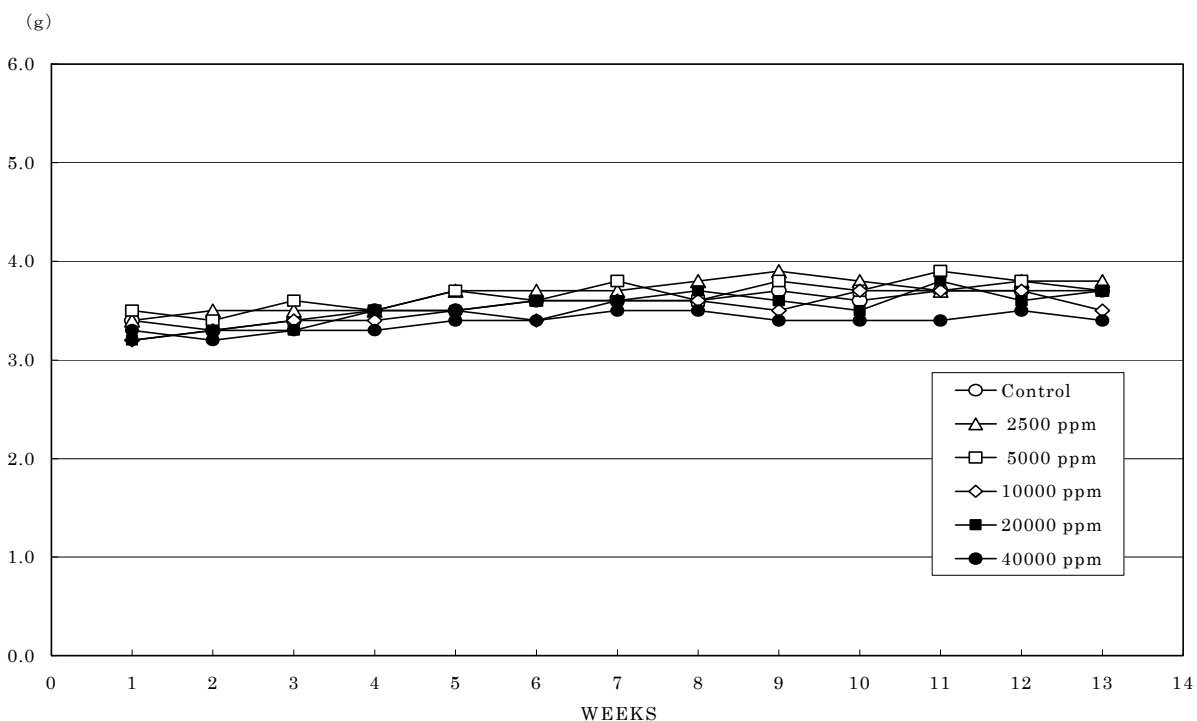

FIGURE 3 WATER CONSUMPTION CHANGES OF MALE MICE IN THE 13-WEEK DRINKING WATER STUDY OF METHYL ACETOACETATE

FIGURE 4 WATER CONSUMPTION CHANGES OF FEMALE MICE IN THE 13-WEEK DRINKING WATER STUDY OF METHYL ACETOACETATE

FIGURE 5 FOOD CONSUMPTION CHANGES OF MALE MICE IN THE 13-WEEK DRINKING WATER STUDY OF METHYL ACETOACETATE

FIGURE 6 FOOD CONSUMPTION CHANGES OF FEMALE MICE IN THE 13-WEEK DRINKING WATER STUDY OF METHYL ACETOACETATE