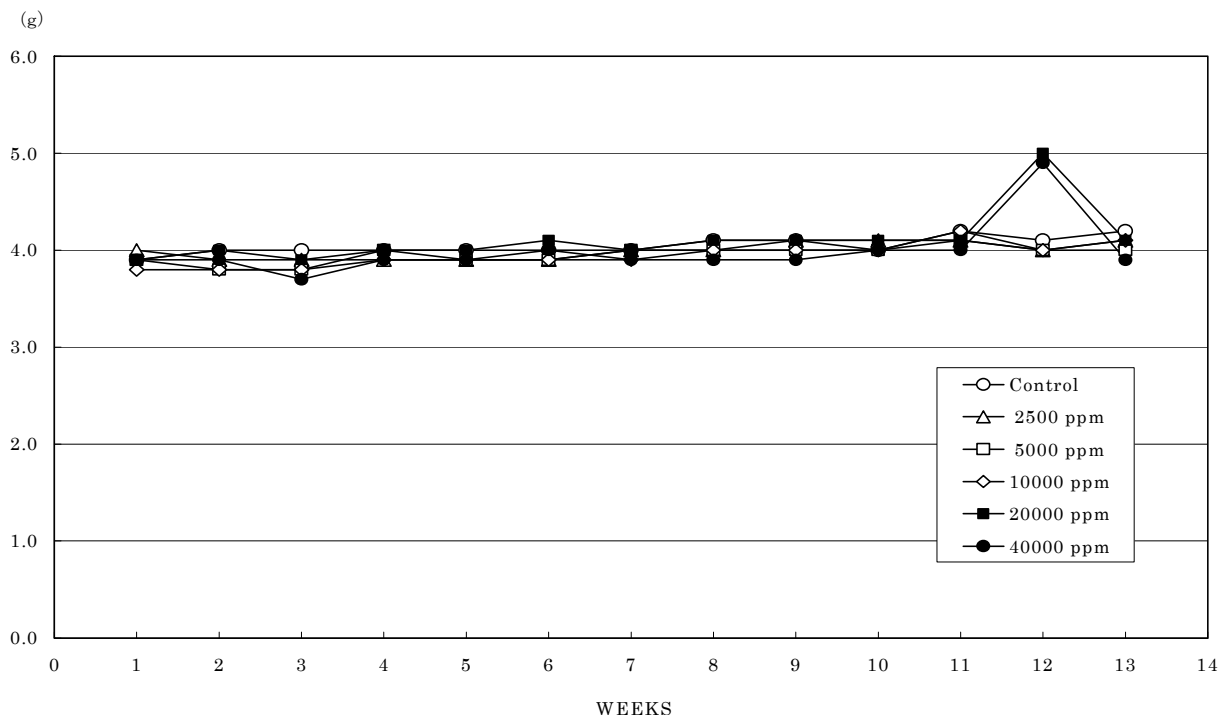

FIGURE 1 BODY WEIGHT CHANGES OF MALE MICE IN THE 13-WEEK DRINKING WATER STUDY OF METHYL ACETOACETATE

FIGURE 2 BODY WEIGHT CHANGES OF FEMALE MICE IN THE 13-WEEK DRINKING WATER STUDY OF METHYL ACETOACETATE

FIGURE 3 WATER CONSUMPTION CHANGES OF MALE MICE IN THE 13-WEEK DRINKING WATER STUDY OF METHYL ACETOACETATE

FIGURE 4 WATER CONSUMPTION CHANGES OF FEMALE MICE IN THE 13-WEEK DRINKING WATER STUDY OF METHYL ACETOACETATE

FIGURE 5 FOOD CONSUMPTION CHANGES OF MALE MICE IN THE 13-WEEK DRINKING WATER STUDY OF METHYL ACETOACETATE

FIGURE 6 FOOD CONSUMPTION CHANGES OF FEMALE MICE IN THE 13-WEEK DRINKING WATER STUDY OF METHYL ACETOACETATE