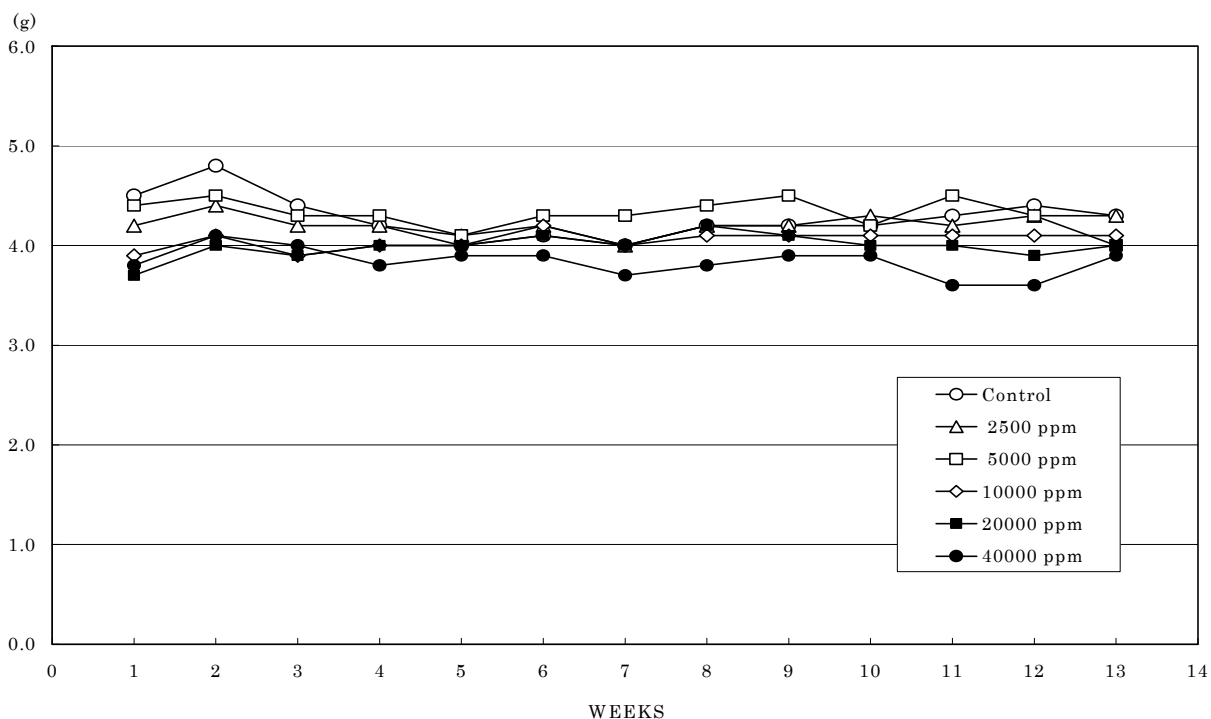

FIGURE 1 BODY WEIGHT CHANGES OF MALE MICE IN THE 13-WEEK DRINKING WATER STUDY OF METHYL ACETOACETATE

FIGURE 2 BODY WEIGHT CHANGES OF FEMALE MICE IN THE 13-WEEK DRINKING WATER STUDY OF METHYL ACETOACETATE

FIGURE 3 WATER CONSUMPTION CHANGES OF MALE MICE IN THE 13-WEEK DRINKING WATER STUDY OF METHYL ACETOACETATE

FIGURE 4 WATER CONSUMPTION CHANGES OF FEMALE MICE IN THE 13-WEEK DRINKING WATER STUDY OF METHYL ACETOACETATE

FIGURE 5 FOOD CONSUMPTION CHANGES OF MALE MICE IN THE 13-WEEK DRINKING WATER STUDY OF METHYL ACETOACETATE

FIGURE 6 FOOD CONSUMPTION CHANGES OF FEMALE MICE IN THE 13-WEEK DRINKING WATER STUDY OF METHYL ACETOACETATE