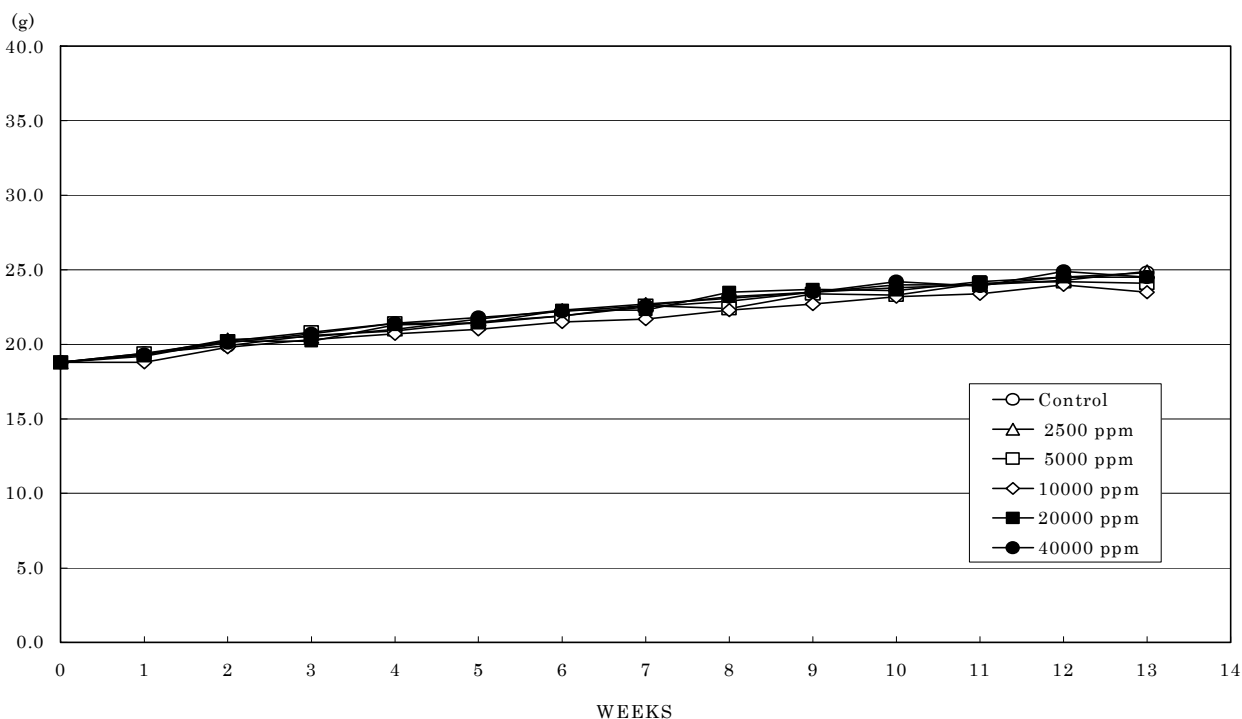

アセト酢酸メチルのマウスを用いた経口投与による
13週間毒性試験（混水試験）報告書

試験番号： 0427

FIGURES

FIGURES

- FIGURE 1 BODY WEIGHT CHANGES OF MALE MICE IN THE 13-WEEK DRINKING WATER STUDY OF METHYL ACETOACETATE
- FIGURE 2 BODY WEIGHT CHANGES OF FEMALE MICE IN THE 13-WEEK DRINKING WATER STUDY OF METHYL ACETOACETATE
- FIGURE 3 WATER CONSUMPTION CHANGES OF MALE MICE IN THE 13-WEEK DRINKING WATER STUDY OF METHYL ACETOACETATE
- FIGURE 4 WATER CONSUMPTION CHANGES OF FEMALE MICE IN THE 13-WEEK DRINKING WATER STUDY OF METHYL ACETOACETATE
- FIGURE 5 FOOD CONSUMPTION CHANGES OF MALE MICE IN THE 13-WEEK DRINKING WATER STUDY OF METHYL ACETOACETATE
- FIGURE 6 FOOD CONSUMPTION CHANGES OF MALE MICE IN THE 13-WEEK DRINKING WATER STUDY OF METHYL ACETOACETATE

FIGURE 1 BODY WEIGHT CHANGES OF MALE MICE IN THE 13-WEEK DRINKING WATER STUDY OF METHYL ACETOACETATE

FIGURE 2 BODY WEIGHT CHANGES OF FEMALE MICE IN THE 13-WEEK DRINKING WATER STUDY OF METHYL ACETOACETATE

FIGURE 3 WATER CONSUMPTION CHANGES OF MALE MICE IN THE 13-WEEK DRINKING WATER STUDY OF METHYL ACETOACETATE

FIGURE 4 WATER CONSUMPTION CHANGES OF FEMALE MICE IN THE 13-WEEK DRINKING WATER STUDY OF METHYL ACETOACETATE

FIGURE 5 FOOD CONSUMPTION CHANGES OF MALE MICE IN THE 13-WEEK DRINKING WATER STUDY OF METHYL ACETOACETATE

FIGURE 6 FOOD CONSUMPTION CHANGES OF FEMALE MICE IN THE 13-WEEK DRINKING WATER STUDY OF METHYL ACETOACETATE