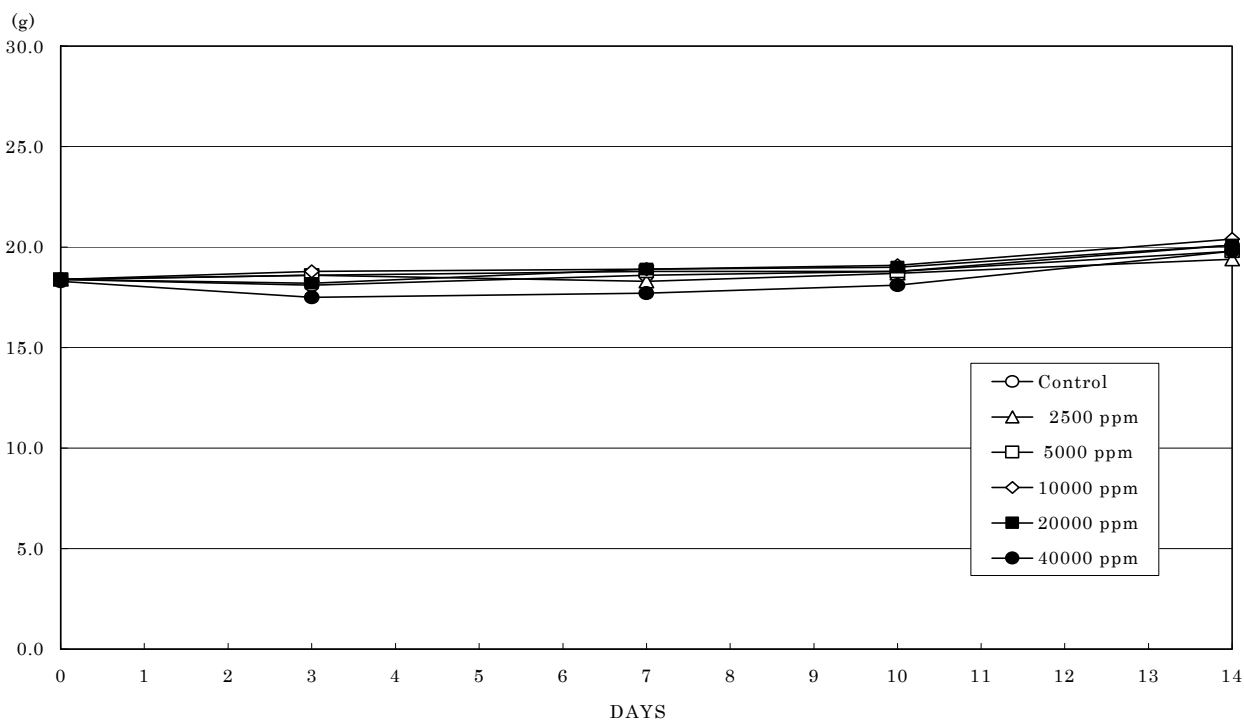

アセト酢酸メチルのマウスを用いた経口投与
による2週間毒性試験（混水試験）報告書

試験番号： 0420

FIGURES

FIGURES

- FIGURE 1 BODY WEIGHT CHANGES OF MALE MICE IN THE 2-WEEK DRINKING WATER STUDY OF METHYL ACETOACETATE
- FIGURE 2 BODY WEIGHT CHANGES OF FEMALE MICE IN THE 2-WEEK DRINKING WATER STUDY OF METHYL ACETOACETATE
- FIGURE 3 WATER CONSUMPTION CHANGES OF MALE MICE IN THE 2-WEEK DRINKING WATER STUDY OF METHYL ACETOACETATE
- FIGURE 4 WATER CONSUMPTION CHANGES OF FEMALE MICE IN THE 2-WEEK DRINKING WATER STUDY OF METHYL ACETOACETATE
- FIGURE 5 FOOD CONSUMPTION CHANGES OF MALE MICE IN THE 2-WEEK DRINKING WATER STUDY OF METHYL ACETOACETATE
- FIGURE 6 FOOD CONSUMPTION CHANGES OF MALE MICE IN THE 2-WEEK DRINKING WATER STUDY OF METHYL ACETOACETATE

FIGURE 1 BODY WEIGHT CHANGES OF MALE MICE IN THE 2-WEEK DRINKING WATER STUDY OF METHYL ACETOACETATE

FIGURE 2 BODY WEIGHT CHANGES OF FEMALE MICE IN THE 2-WEEK DRINKING WATER STUDY OF METHYL ACETOACETATE

FIGURE 3 WATER CONSUMPTION CHANGES OF MALE MICE IN THE 2-WEEK DRINKING WATER STUDY OF METHYL ACETOACETATE

FIGURE 4 WATER CONSUMPTION CHANGES OF FEMALE MICE IN THE 2-WEEK DRINKING WATER STUDY OF METHYL ACETOACETATE

FIGURE 5 FOOD CONSUMPTION CHANGES OF MALE MICE IN THE 2-WEEK DRINKING WATER STUDY OF METHYL ACETOACETATE

FIGURE 6 FOOD CONSUMPTION CHANGES OF FEMALE MICE IN THE 2-WEEK DRINKING WATER STUDY OF METHYL ACETOACETATE