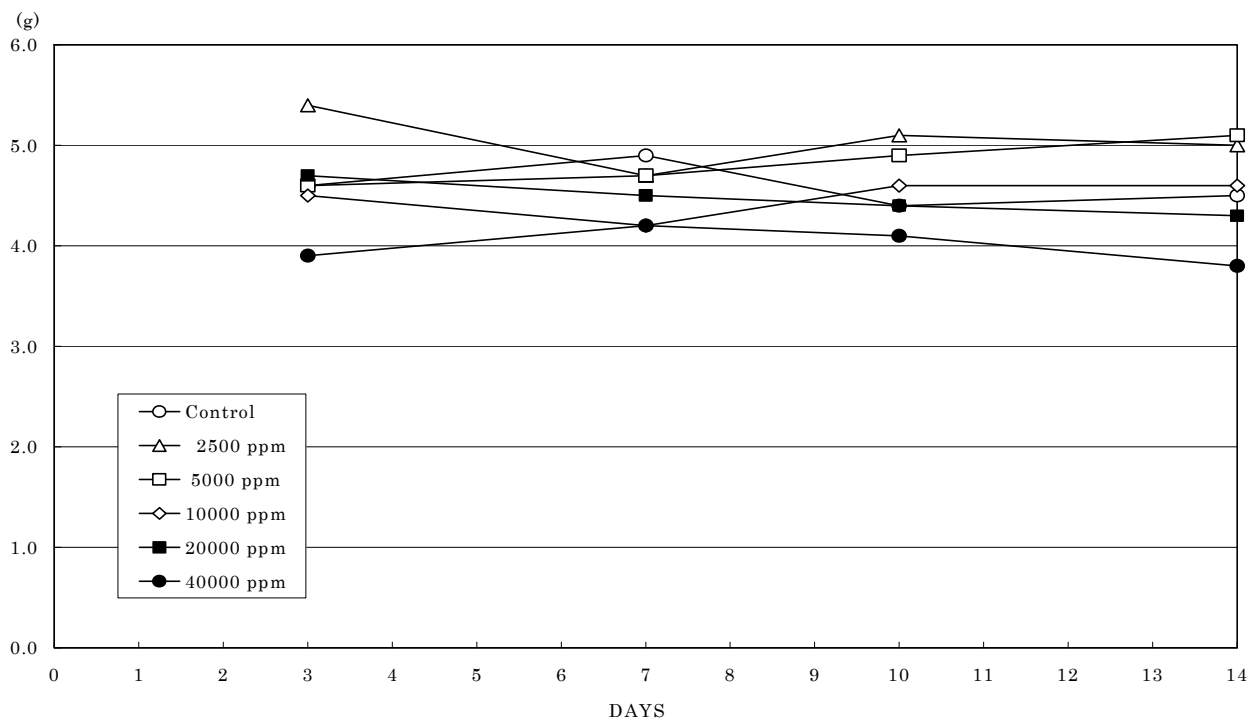

アセト酢酸メチルのマウスを用いた経口投与
による2週間毒性試験（混水試験）報告書

試験番号： 0420

FIGURES

FIGURES

- FIGURE 1 BODY WEIGHT CHANGES OF MALE MICE IN THE 2-WEEK DRINKING WATER STUDY OF METHYL ACETOACETATE
- FIGURE 2 BODY WEIGHT CHANGES OF FEMALE MICE IN THE 2-WEEK DRINKING WATER STUDY OF METHYL ACETOACETATE
- FIGURE 3 WATER CONSUMPTION CHANGES OF MALE MICE IN THE 2-WEEK DRINKING WATER STUDY OF METHYL ACETOACETATE
- FIGURE 4 WATER CONSUMPTION CHANGES OF FEMALE MICE IN THE 2-WEEK DRINKING WATER STUDY OF METHYL ACETOACETATE
- FIGURE 5 FOOD CONSUMPTION CHANGES OF MALE MICE IN THE 2-WEEK DRINKING WATER STUDY OF METHYL ACETOACETATE
- FIGURE 6 FOOD CONSUMPTION CHANGES OF MALE MICE IN THE 2-WEEK DRINKING WATER STUDY OF METHYL ACETOACETATE

FIGURE 1 BODY WEIGHT CHANGES OF MALE MICE IN THE 2-WEEK DRINKING WATER STUDY OF METHYL ACETOACETATE

FIGURE 2 BODY WEIGHT CHANGES OF FEMALE MICE IN THE 2-WEEK DRINKING WATER STUDY OF METHYL ACETOACETATE

FIGURE 3 WATER CONSUMPTION CHANGES OF MALE MICE IN THE 2-WEEK DRINKING WATER STUDY OF METHYL ACETOACETATE

FIGURE 4 WATER CONSUMPTION CHANGES OF FEMALE MICE IN THE 2-WEEK DRINKING WATER STUDY OF METHYL ACETOACETATE

FIGURE 5 FOOD CONSUMPTION CHANGES OF MALE MICE IN THE 2-WEEK DRINKING WATER STUDY OF METHYL ACETOACETATE

FIGURE 6 FOOD CONSUMPTION CHANGES OF FEMALE MICE IN THE 2-WEEK DRINKING WATER STUDY OF METHYL ACETOACETATE