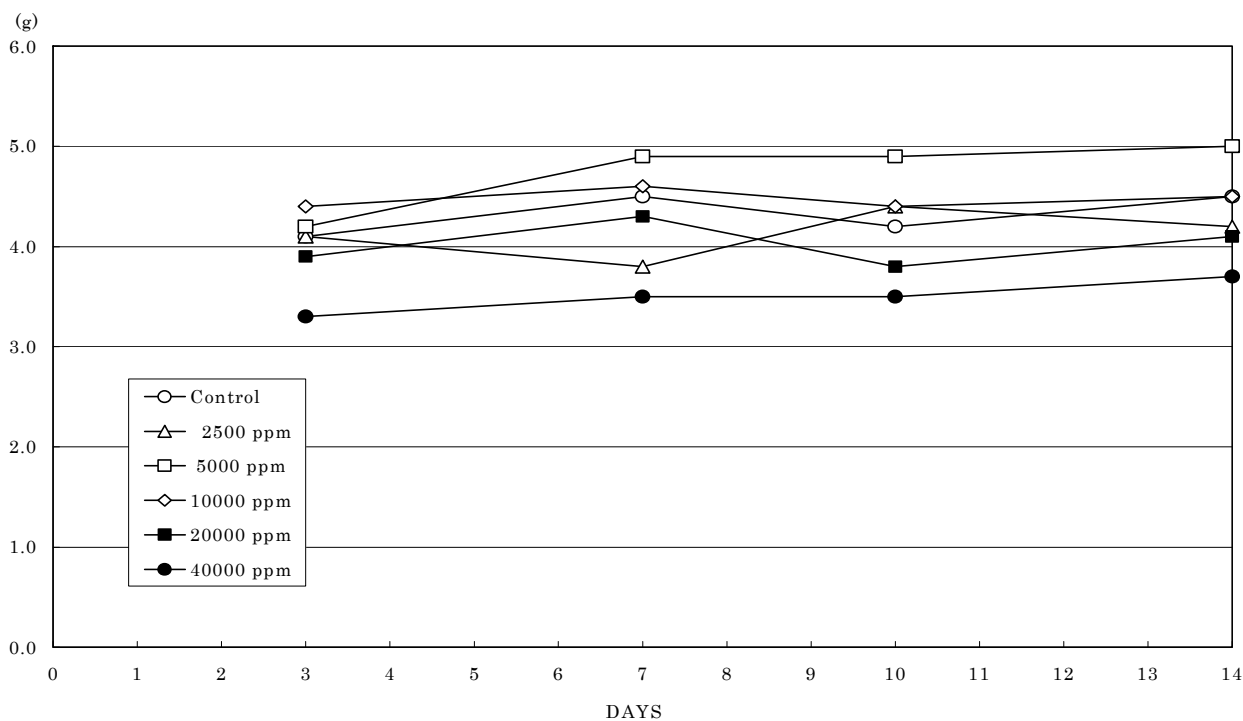

FIGURE 1 BODY WEIGHT CHANGES OF MALE MICE IN THE 2-WEEK DRINKING WATER STUDY OF METHYL ACETOACETATE

FIGURE 2 BODY WEIGHT CHANGES OF FEMALE MICE IN THE 2-WEEK DRINKING WATER STUDY OF METHYL ACETOACETATE

FIGURE 3 WATER CONSUMPTION CHANGES OF MALE MICE IN THE 2-WEEK DRINKING WATER STUDY OF METHYL ACETOACETATE

FIGURE 4 WATER CONSUMPTION CHANGES OF FEMALE MICE IN THE 2-WEEK DRINKING WATER STUDY OF METHYL ACETOACETATE

FIGURE 5 FOOD CONSUMPTION CHANGES OF MALE MICE IN THE 2-WEEK DRINKING WATER STUDY OF METHYL ACETOACETATE

FIGURE 6 FOOD CONSUMPTION CHANGES OF FEMALE MICE IN THE 2-WEEK DRINKING WATER STUDY OF METHYL ACETOACETATE