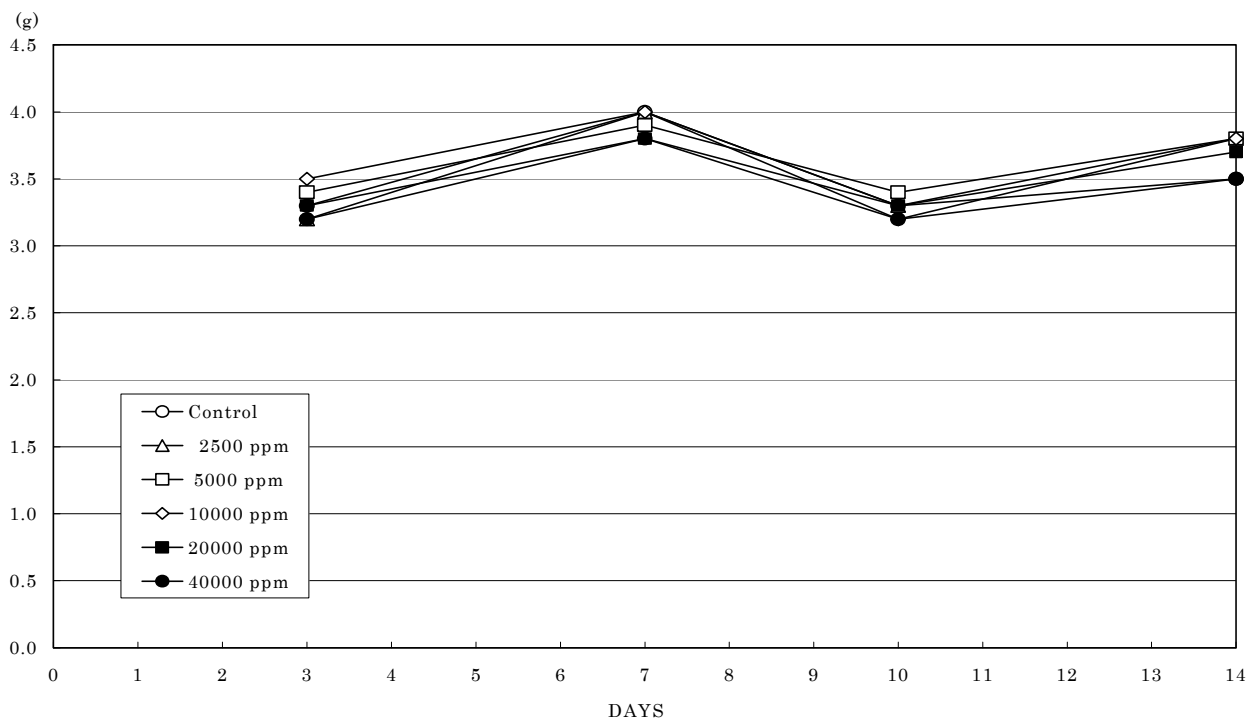

FIGURE 1 BODY WEIGHT CHANGES OF MALE MICE IN THE 2-WEEK DRINKING WATER STUDY OF METHYL ACETOACETATE

FIGURE 2 BODY WEIGHT CHANGES OF FEMALE MICE IN THE 2-WEEK DRINKING WATER STUDY OF METHYL ACETOACETATE

FIGURE 3 WATER CONSUMPTION CHANGES OF MALE MICE IN THE 2-WEEK DRINKING WATER STUDY OF METHYL ACETOACETATE

FIGURE 4 WATER CONSUMPTION CHANGES OF FEMALE MICE IN THE 2-WEEK DRINKING WATER STUDY OF METHYL ACETOACETATE

FIGURE 5 FOOD CONSUMPTION CHANGES OF MALE MICE IN THE 2-WEEK DRINKING WATER STUDY OF METHYL ACETOACETATE

FIGURE 6 FOOD CONSUMPTION CHANGES OF FEMALE MICE IN THE 2-WEEK DRINKING WATER STUDY OF METHYL ACETOACETATE