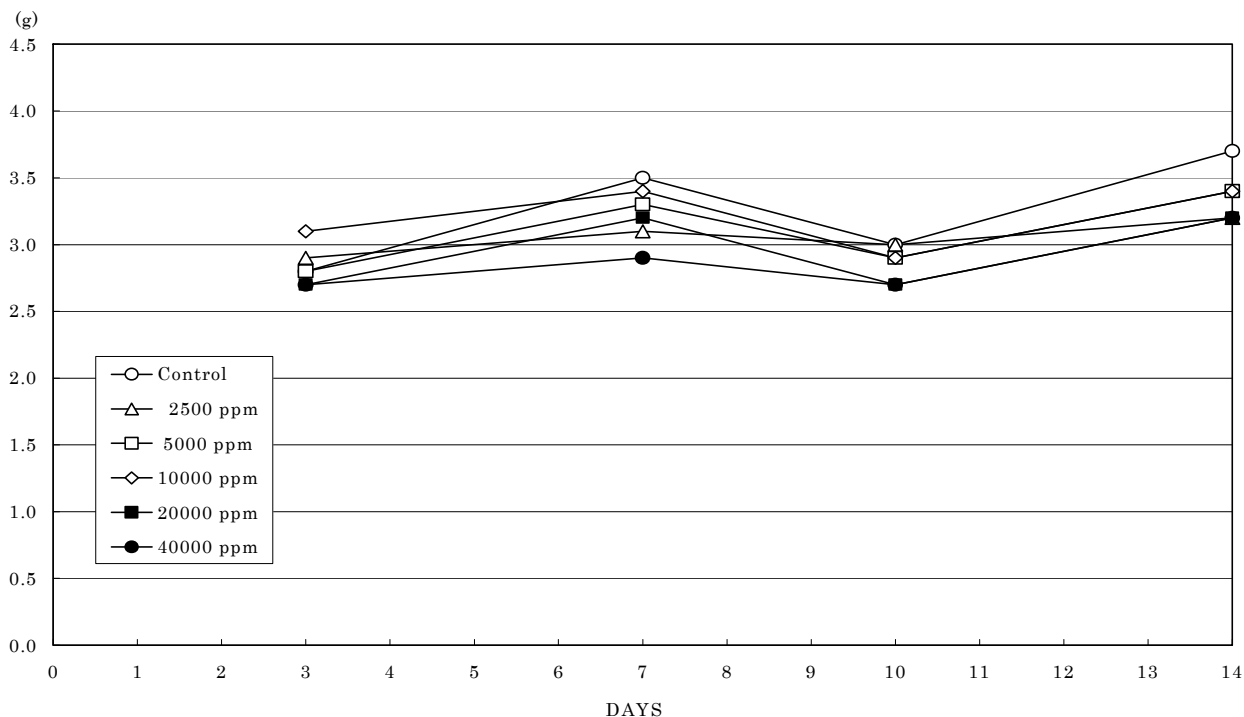

FIGURE 3 WATER CONSUMPTION CHANGES OF MALE MICE IN THE 2-WEEK DRINKING WATER STUDY OF METHYL ACETOACETATE

FIGURE 4 WATER CONSUMPTION CHANGES OF FEMALE MICE IN THE 2-WEEK DRINKING WATER STUDY OF METHYL ACETOACETATE

FIGURE 5 FOOD CONSUMPTION CHANGES OF MALE MICE IN THE 2-WEEK DRINKING WATER STUDY OF METHYL ACETOACETATE

FIGURE 6 FOOD CONSUMPTION CHANGES OF FEMALE MICE IN THE 2-WEEK DRINKING WATER STUDY OF METHYL ACETOACETATE