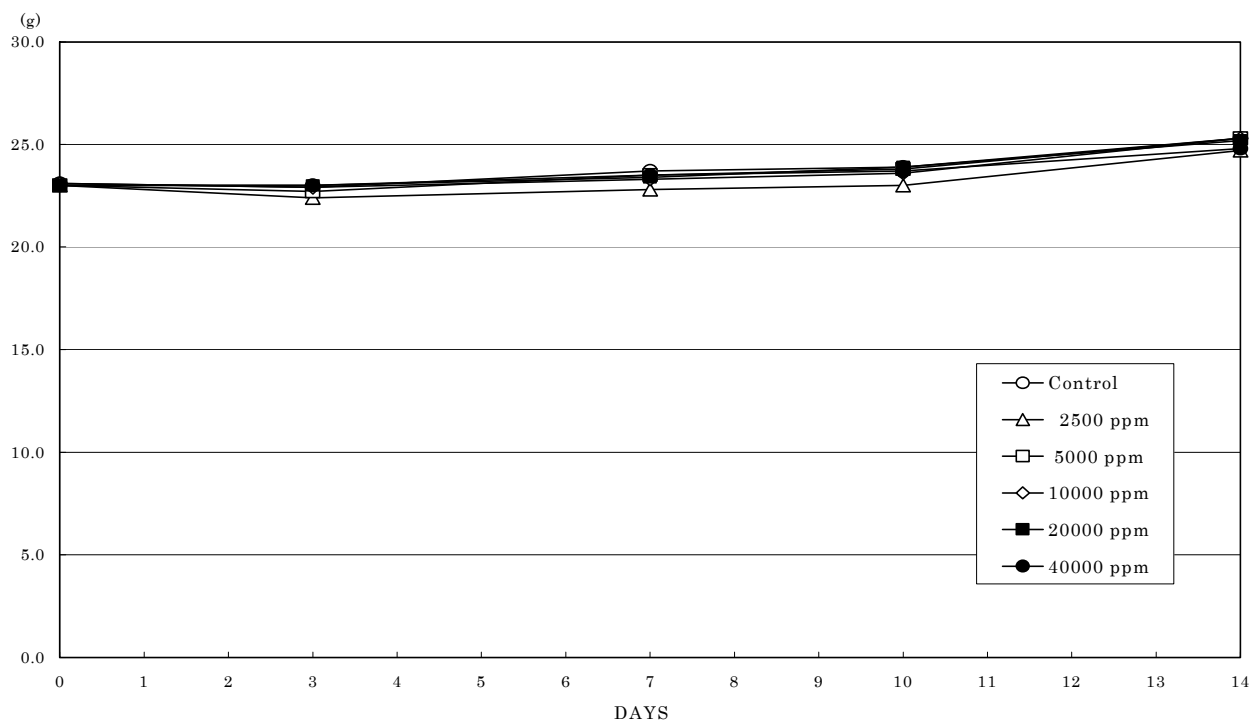

アセト酢酸メチルのマウスを用いた経口投与
による2週間毒性試験（混水試験）報告書

試験番号： 0420

FIGURES

FIGURES

- FIGURE 1 BODY WEIGHT CHANGES OF MALE MICE IN THE 2-WEEK DRINKING WATER STUDY OF METHYL ACETOACETATE
- FIGURE 2 BODY WEIGHT CHANGES OF FEMALE MICE IN THE 2-WEEK DRINKING WATER STUDY OF METHYL ACETOACETATE
- FIGURE 3 WATER CONSUMPTION CHANGES OF MALE MICE IN THE 2-WEEK DRINKING WATER STUDY OF METHYL ACETOACETATE
- FIGURE 4 WATER CONSUMPTION CHANGES OF FEMALE MICE IN THE 2-WEEK DRINKING WATER STUDY OF METHYL ACETOACETATE
- FIGURE 5 FOOD CONSUMPTION CHANGES OF MALE MICE IN THE 2-WEEK DRINKING WATER STUDY OF METHYL ACETOACETATE
- FIGURE 6 FOOD CONSUMPTION CHANGES OF MALE MICE IN THE 2-WEEK DRINKING WATER STUDY OF METHYL ACETOACETATE

FIGURE 1 BODY WEIGHT CHANGES OF MALE MICE IN THE 2-WEEK DRINKING WATER STUDY OF METHYL ACETOACETATE

FIGURE 2 BODY WEIGHT CHANGES OF FEMALE MICE IN THE 2-WEEK DRINKING WATER STUDY OF METHYL ACETOACETATE

FIGURE 3 WATER CONSUMPTION CHANGES OF MALE MICE IN THE 2-WEEK DRINKING WATER STUDY OF METHYL ACETOACETATE

FIGURE 4 WATER CONSUMPTION CHANGES OF FEMALE MICE IN THE 2-WEEK DRINKING WATER STUDY OF METHYL ACETOACETATE

FIGURE 5 FOOD CONSUMPTION CHANGES OF MALE MICE IN THE 2-WEEK DRINKING WATER STUDY OF METHYL ACETOACETATE

FIGURE 6 FOOD CONSUMPTION CHANGES OF FEMALE MICE IN THE 2-WEEK DRINKING WATER STUDY OF METHYL ACETOACETATE